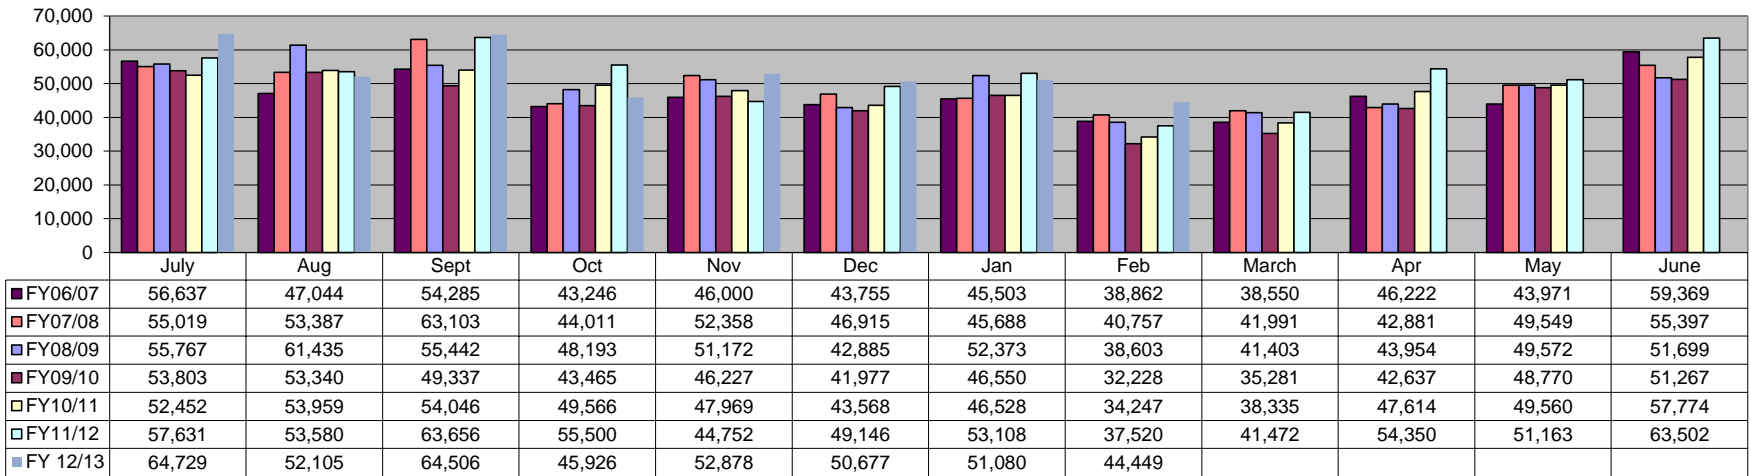

Wholesale Beer Tax

Wholesale Beer Tax Revenue