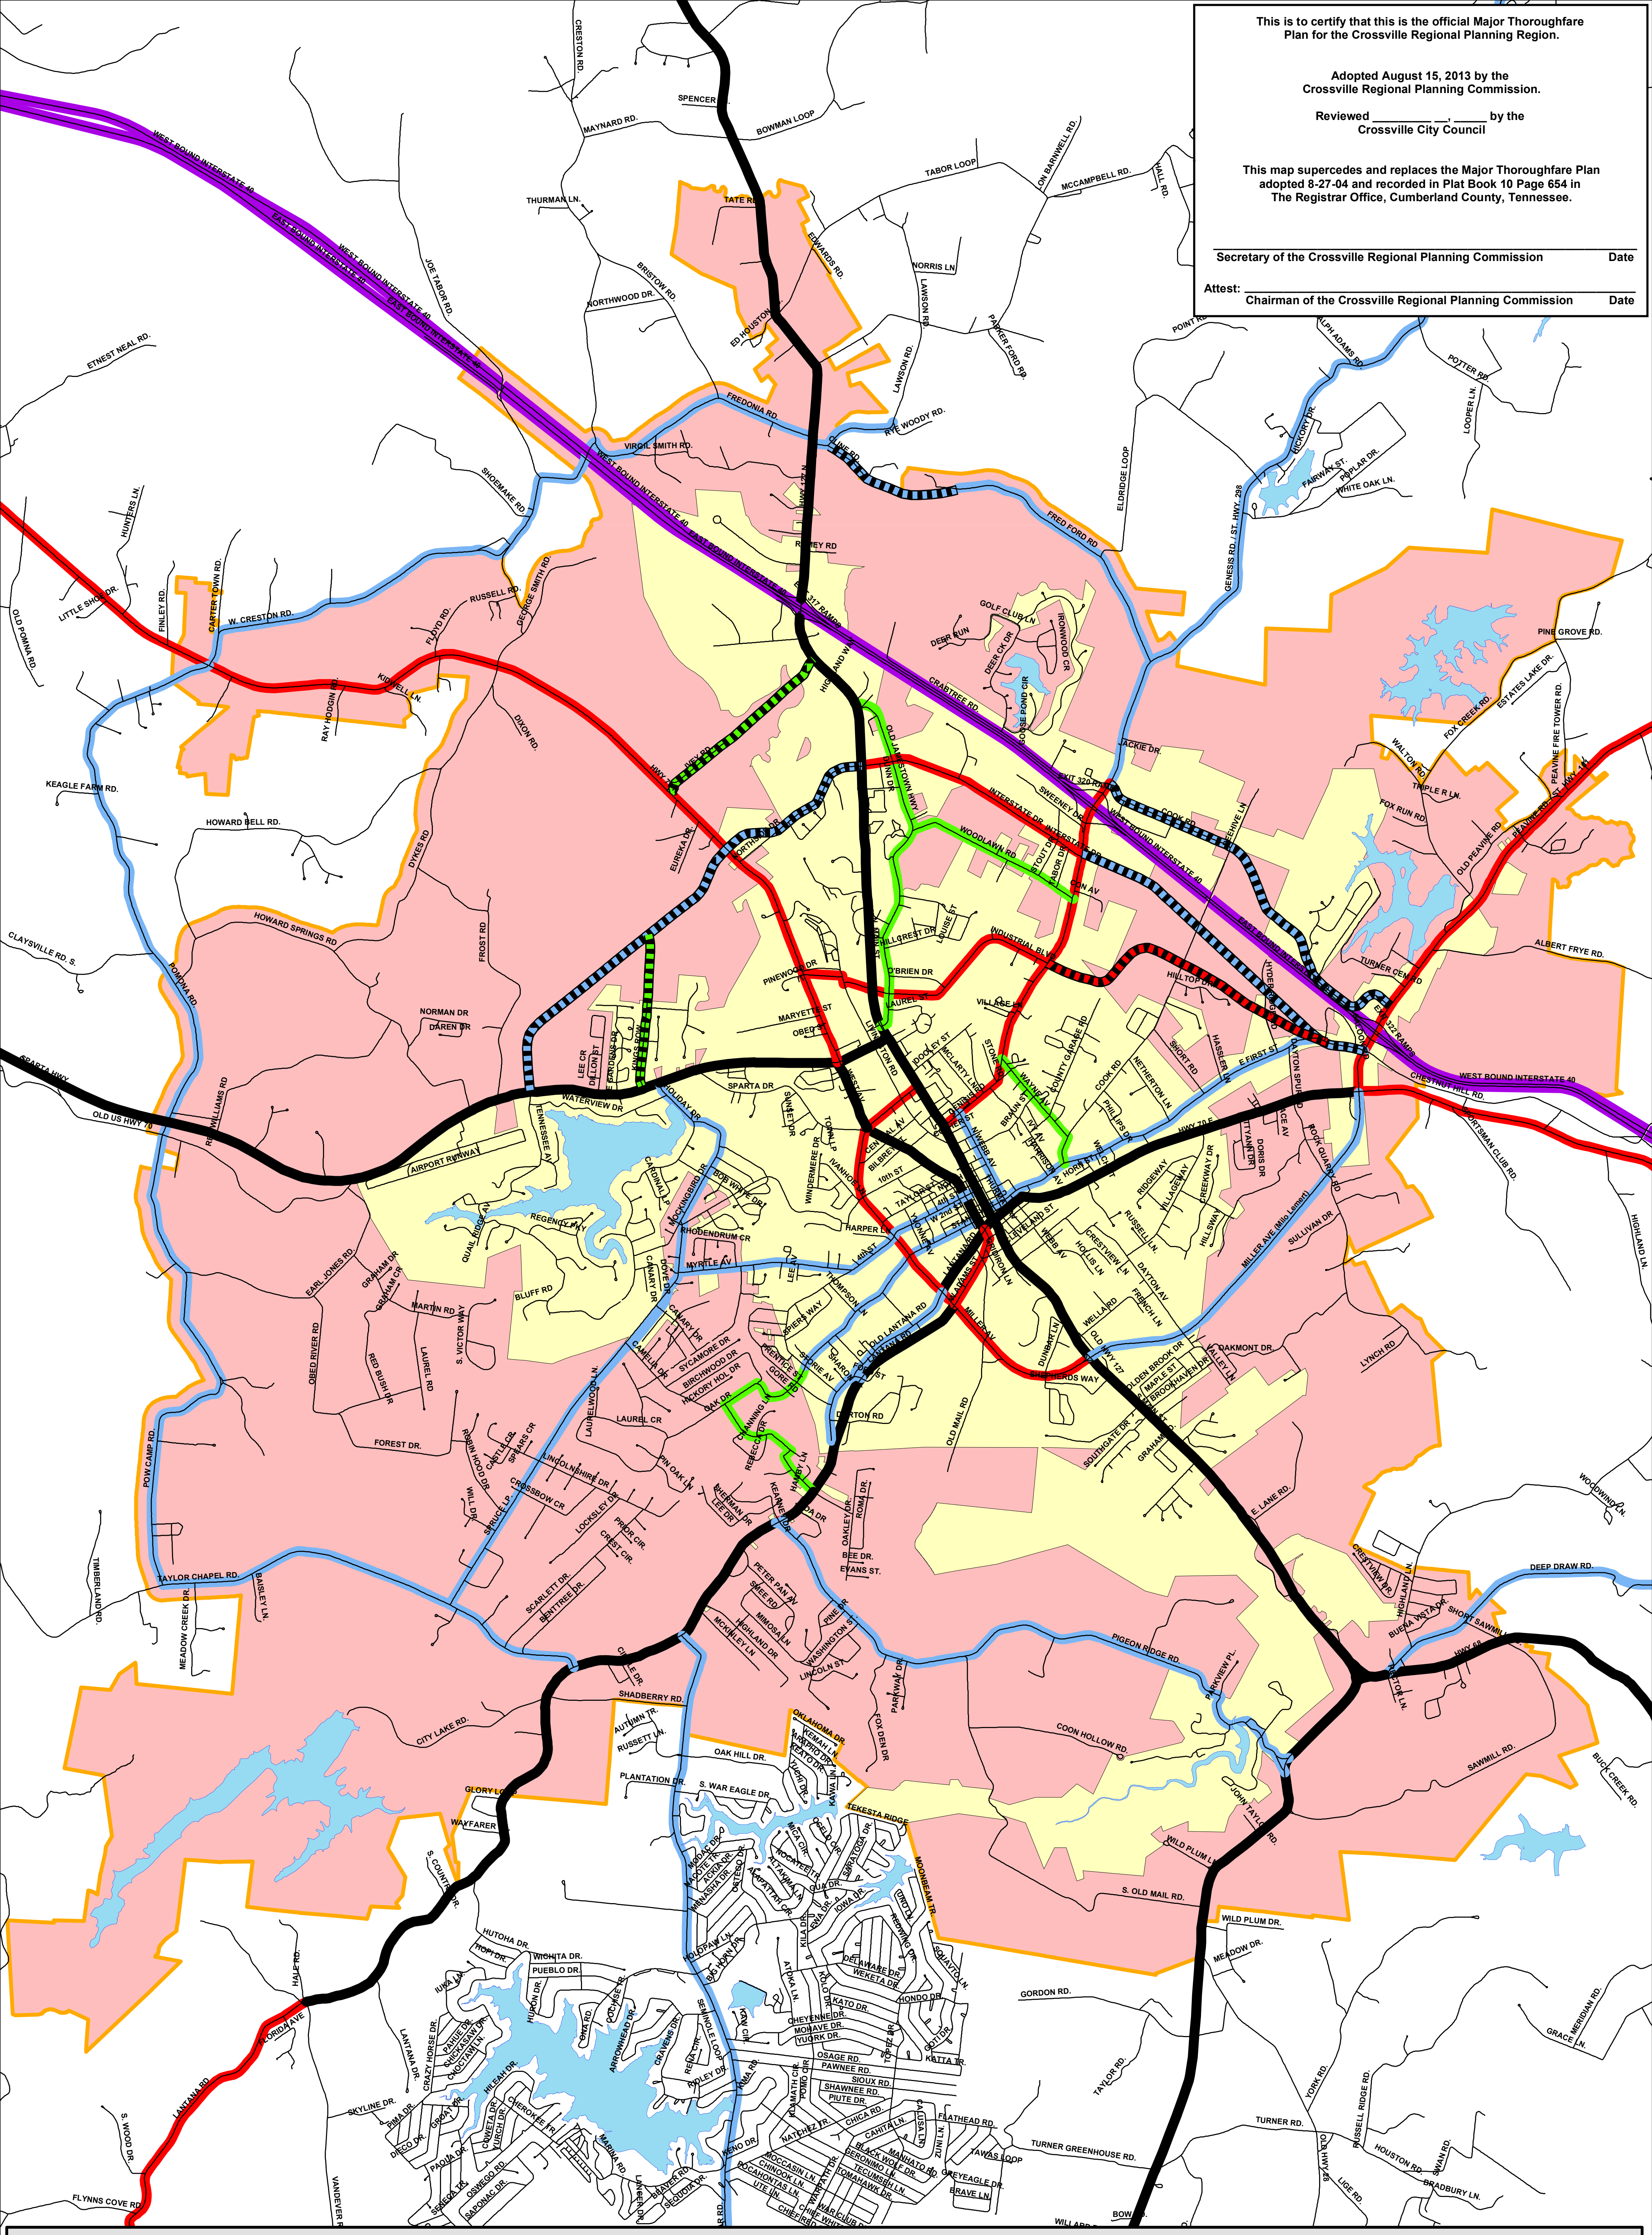

This is to certify that this is the official Major Thoroughfare Plan for the Crossville Regional Planning Region.

Adopted August 15, 2013 by the Crossville Regional Planning Commission.

Reviewed _____ by the Crossville City Council

This map supercedes and replaces the Major Thoroughfare Plan adopted 8-27-04 and recorded in Plat Book 10 Page 654 in The Registrar Office, Cumberland County, Tennessee.

Secretary of the Crossville Regional Planning Commission _____ Date _____
Attest: Chairman of the Crossville Regional Planning Commission _____ Date _____

Planning Staff
Engineering Department
City of Crossville
Tennessee
20130826

Legend	
	Proposed Minor Collector
	Proposed Minor Arterial
	Proposed Collector
	Principal Arterial
	Minor Arterial
	Collector
	Minor Collector
	Interstate Highway
	Local Road
	City Limits
	Urban Growth Boundary

Major Thoroughfare Plan

Crossville, Tennessee

State Plane NAD 83