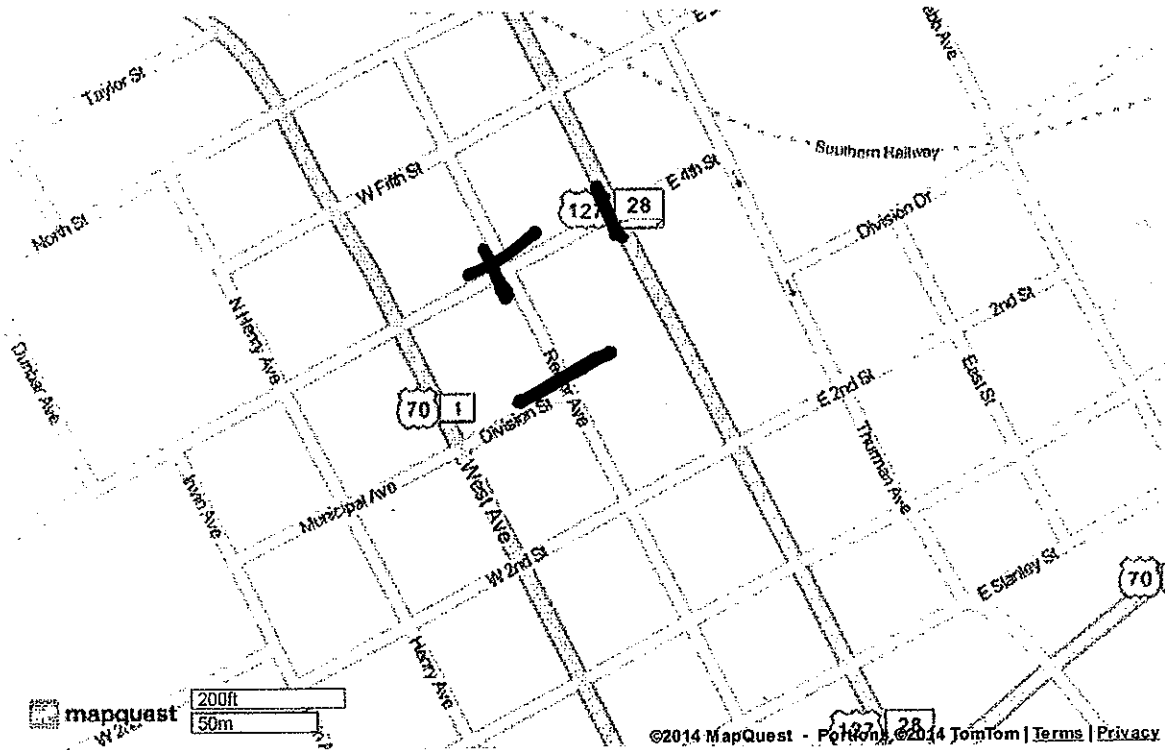

Map of:
Crossville, TN

Notes

Parking from West Avenue to Main St. on 4th St. and from Division to 5th St. along Rector Ave.

ROAD BLOCKS:

RECTOR AVE. AT DIVISION ST.

RECTOR AVE AT E. 4th ST. (NW SIDE)

EAST 4th ST AT RECTOR (SW SIDE)

4th ST AT MAIN ST.

This is to provide handicap parking for Veteran's Day