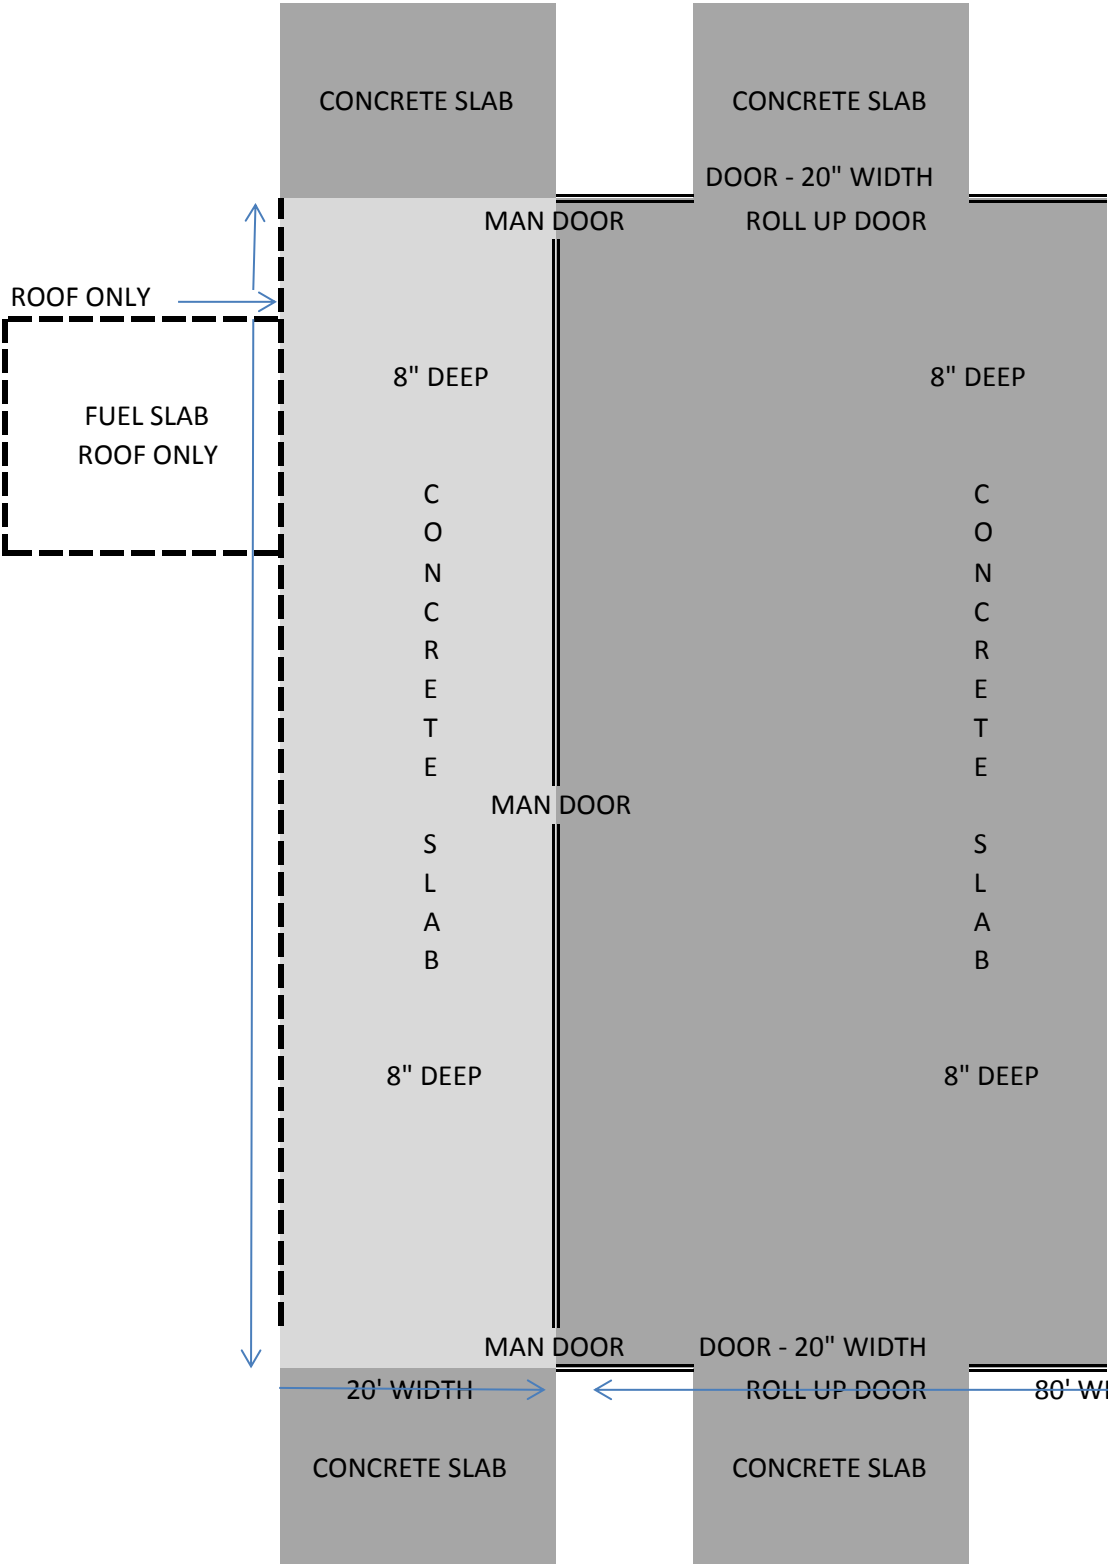

CROSSVILLE SHOP BUILDING DI

RAFT DESIGN