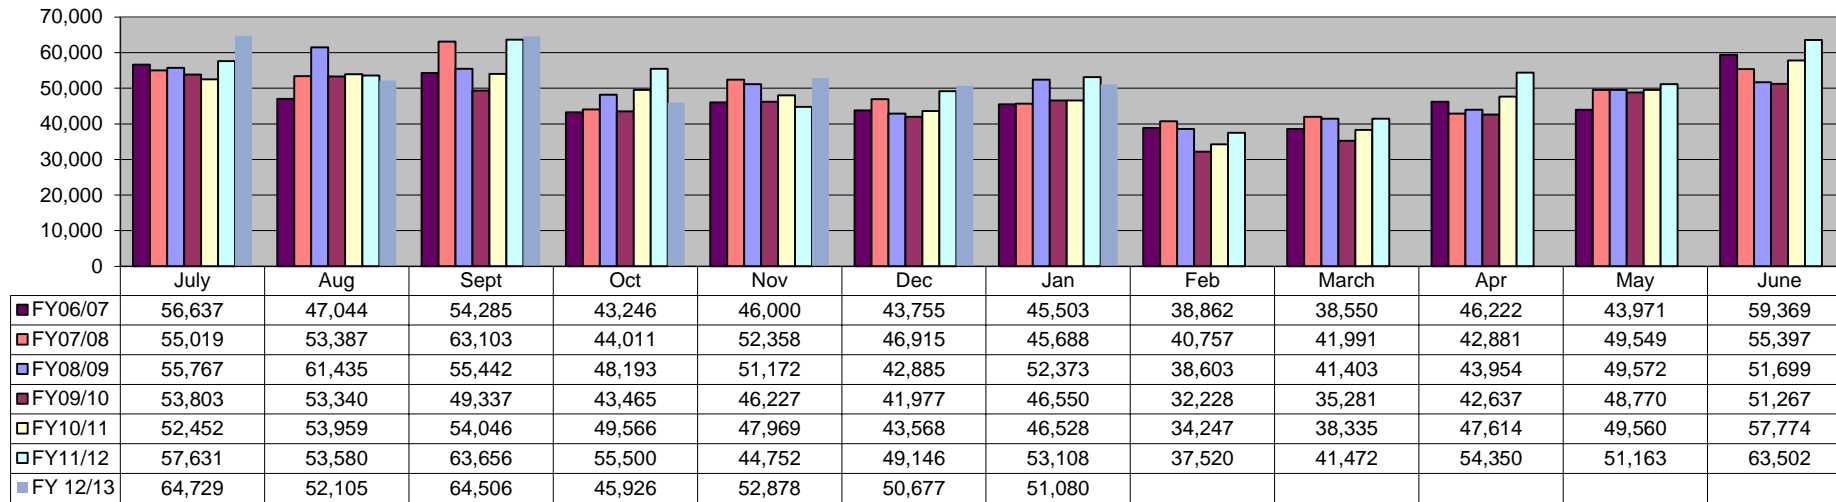

Wholesale Beer Tax

Wholesale Beer Tax Revenue