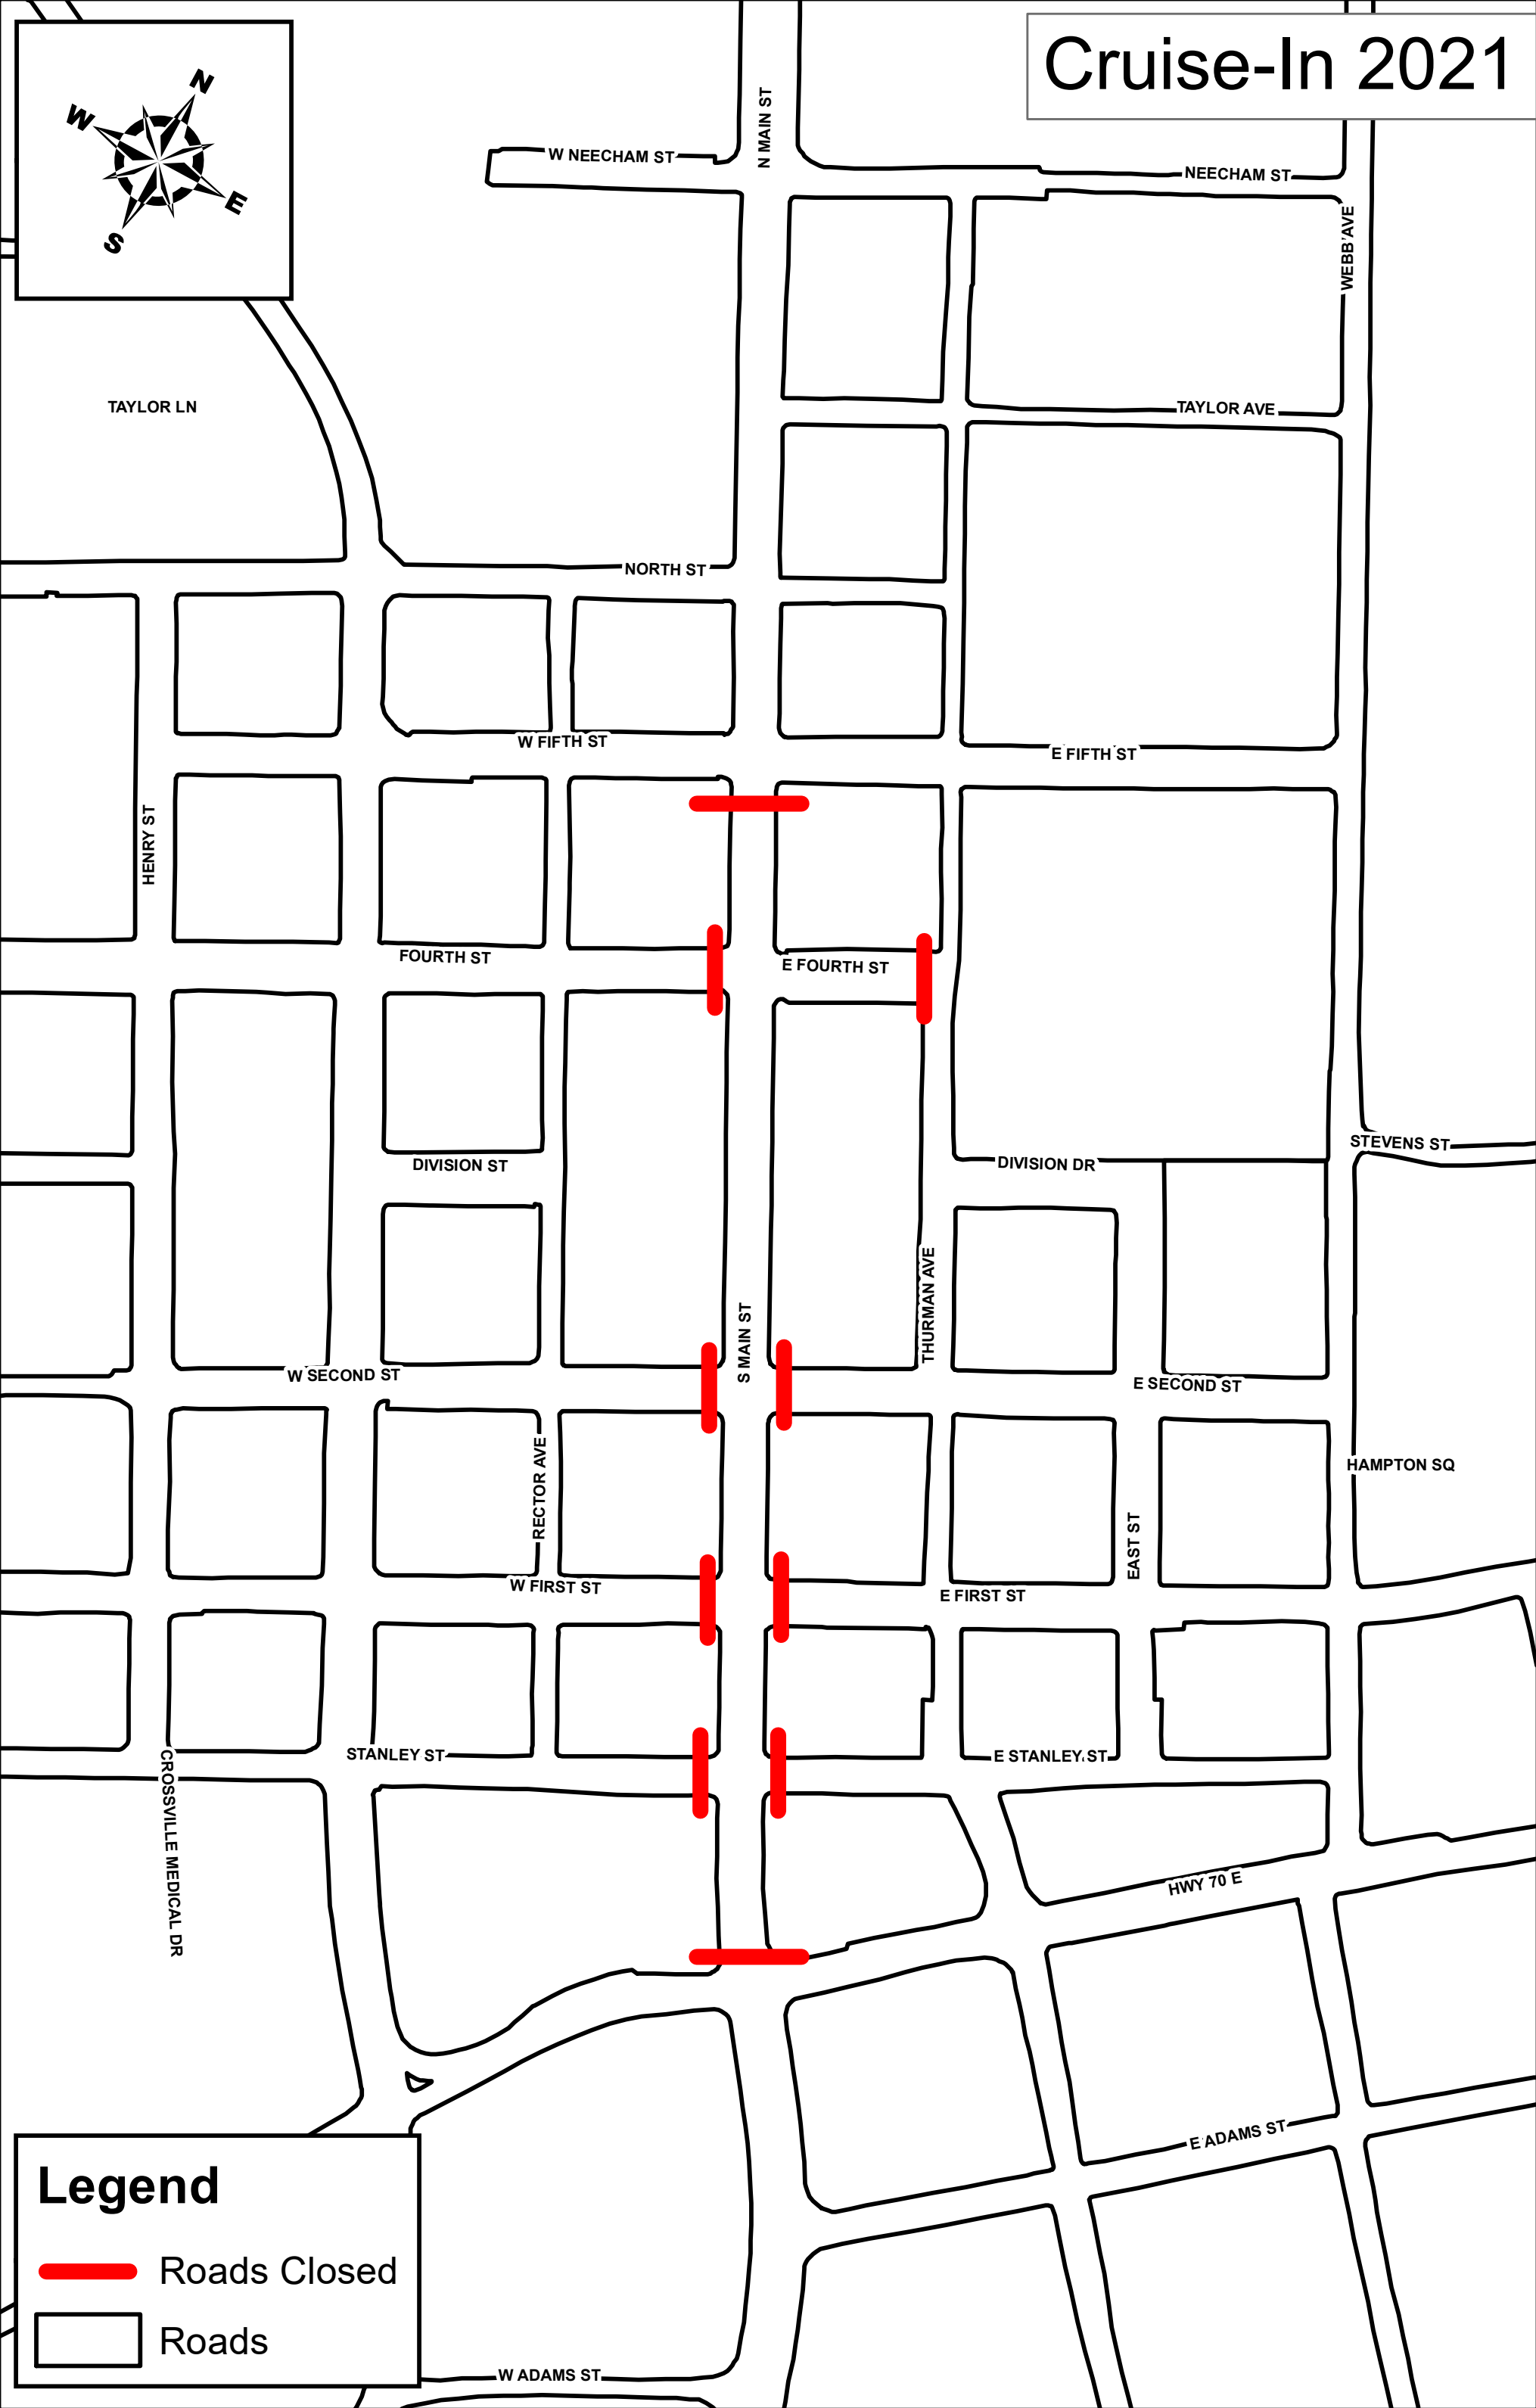

# Cruise-In 2021

TAYLOR LN

W NEECHAM ST

N MAIN ST

NEECHAM ST

WEBB AVE

TAYLOR AVE

NORTH ST

W FIFTH ST

E FIFTH ST

HENRY ST

FOURTH ST

E FOURTH ST

DIVISION ST

DIVISION DR

STEVENS ST

W SECOND ST

S MAIN ST

THURMAN AVE

E SECOND ST

RECTOR AVE

HAMPTON SQ

W FIRST ST

E FIRST ST

## Legend

 Roads Closed

 Roads

W ADAMS ST

E ADAMS ST