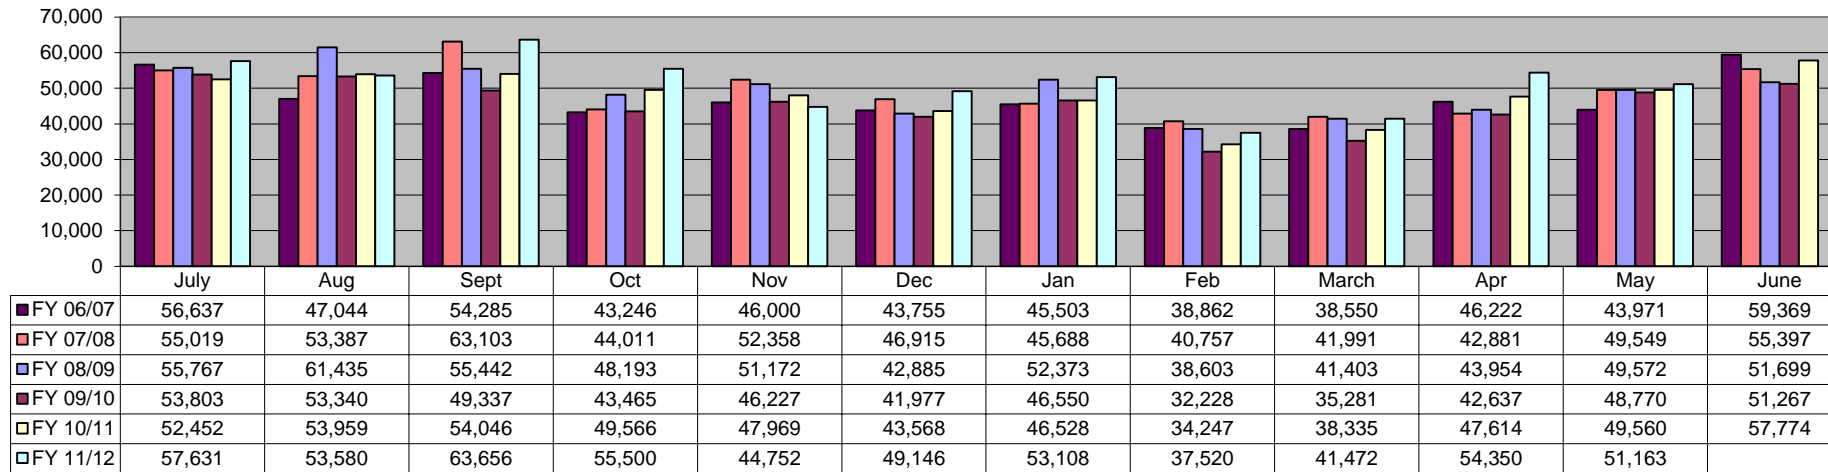

Wholesale Beer Tax

Wholesale Beer Tax Revenue