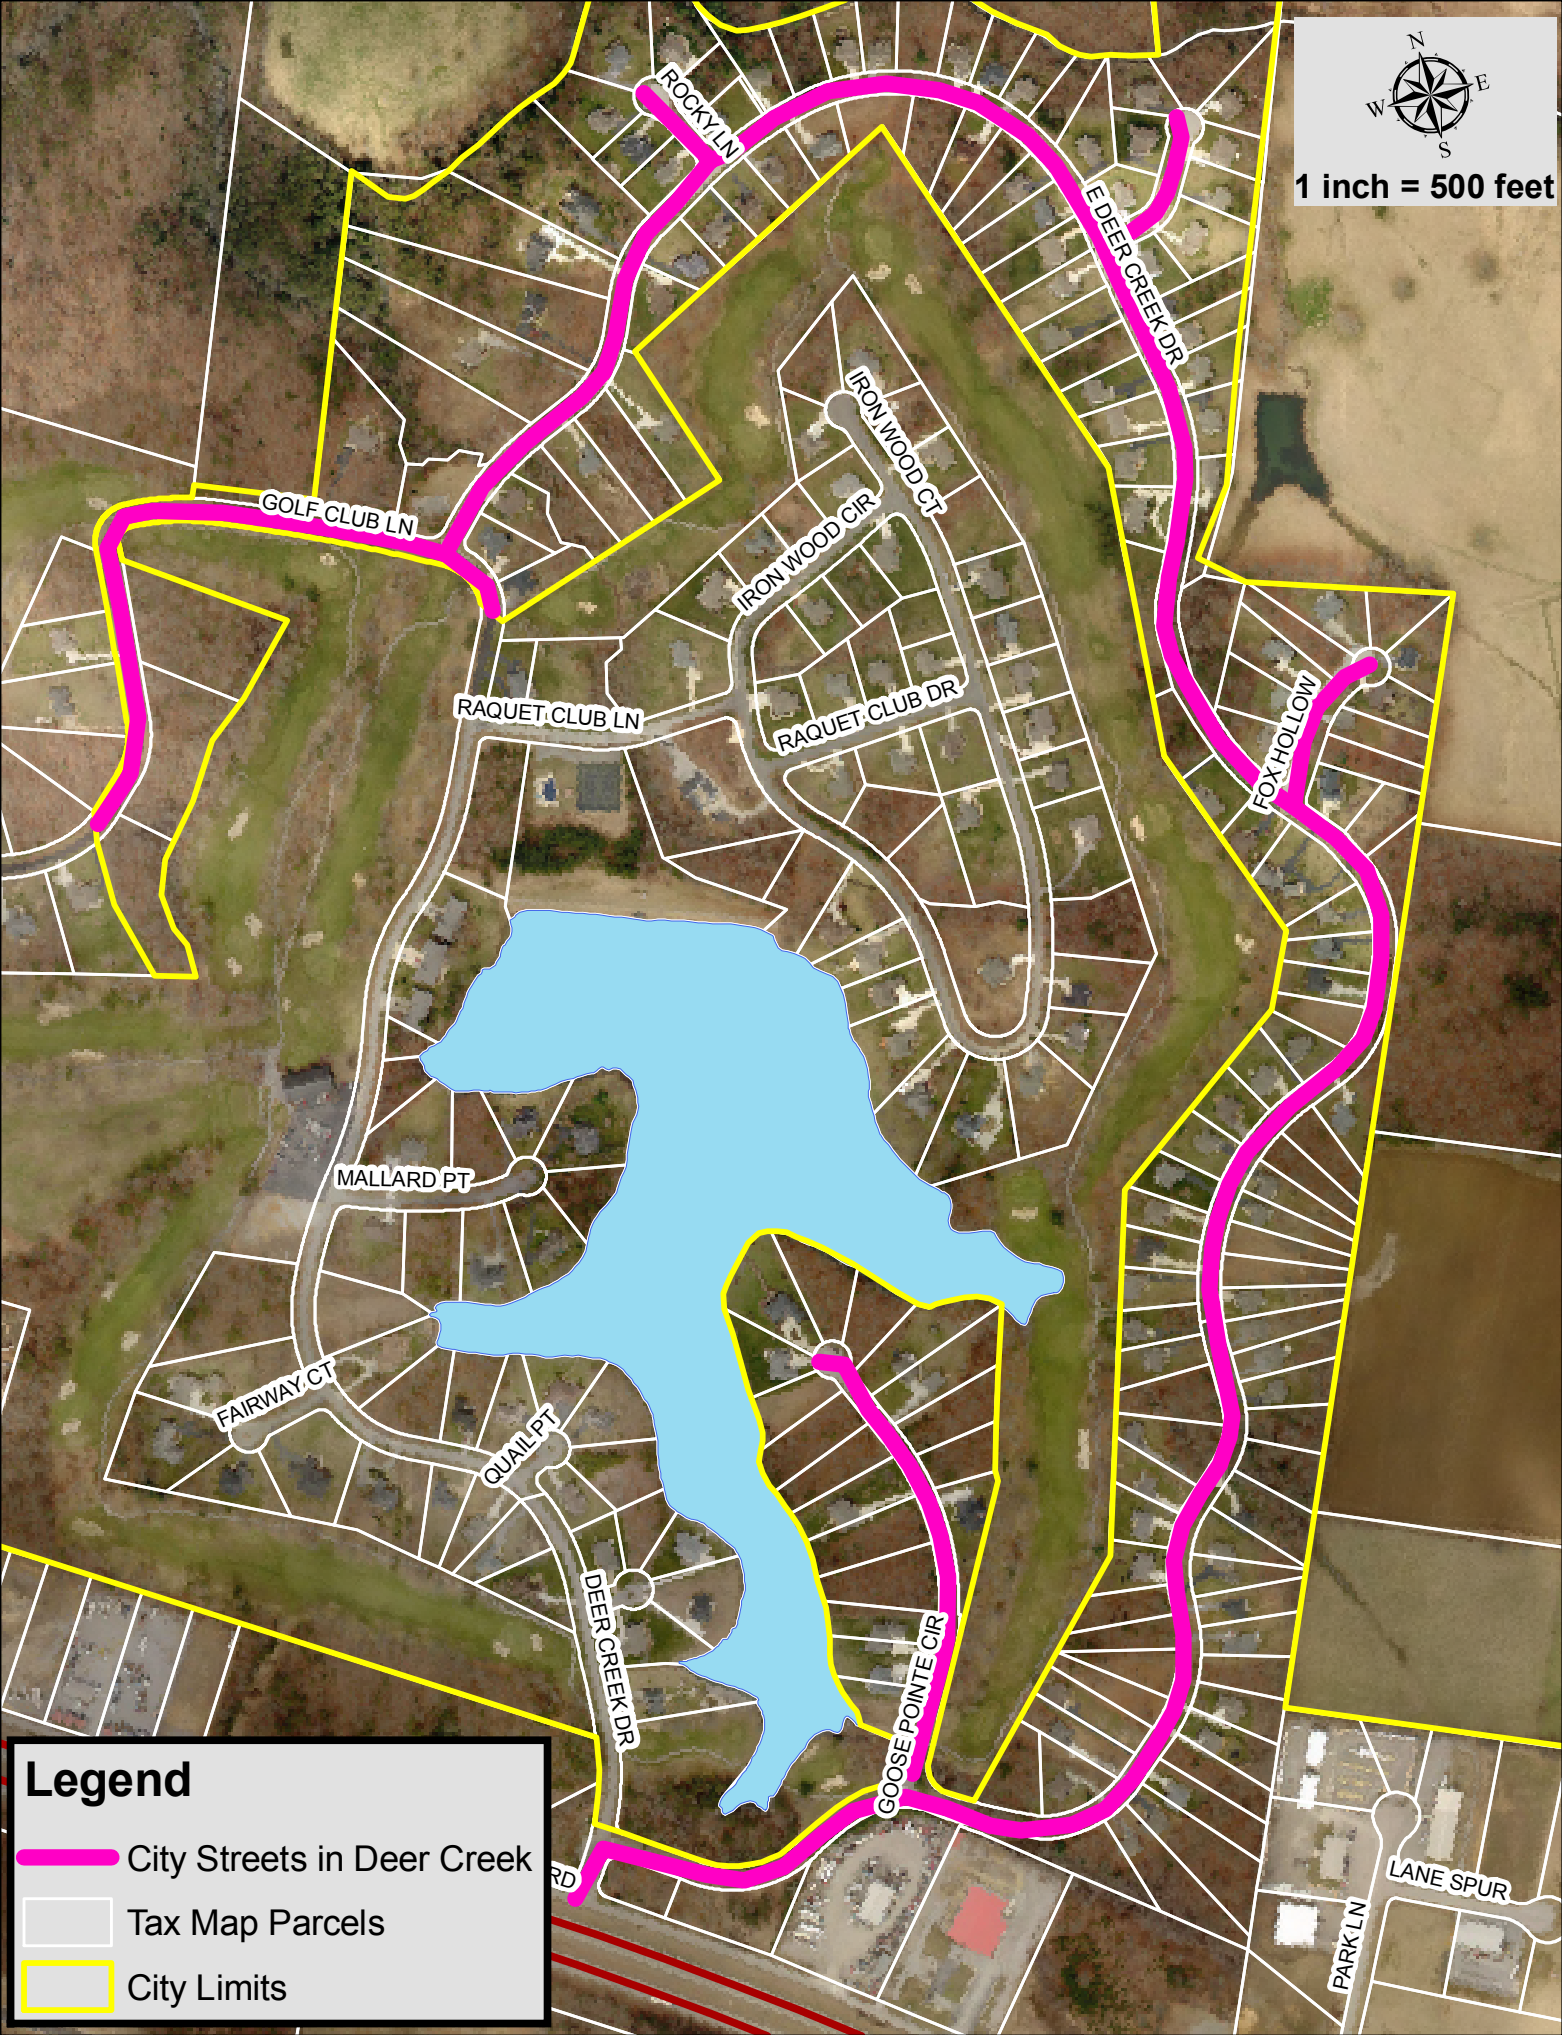

1 inch = 500 feet

Legend

-  City Streets in Deer Creek
-  Tax Map Parcels
-  City Limits