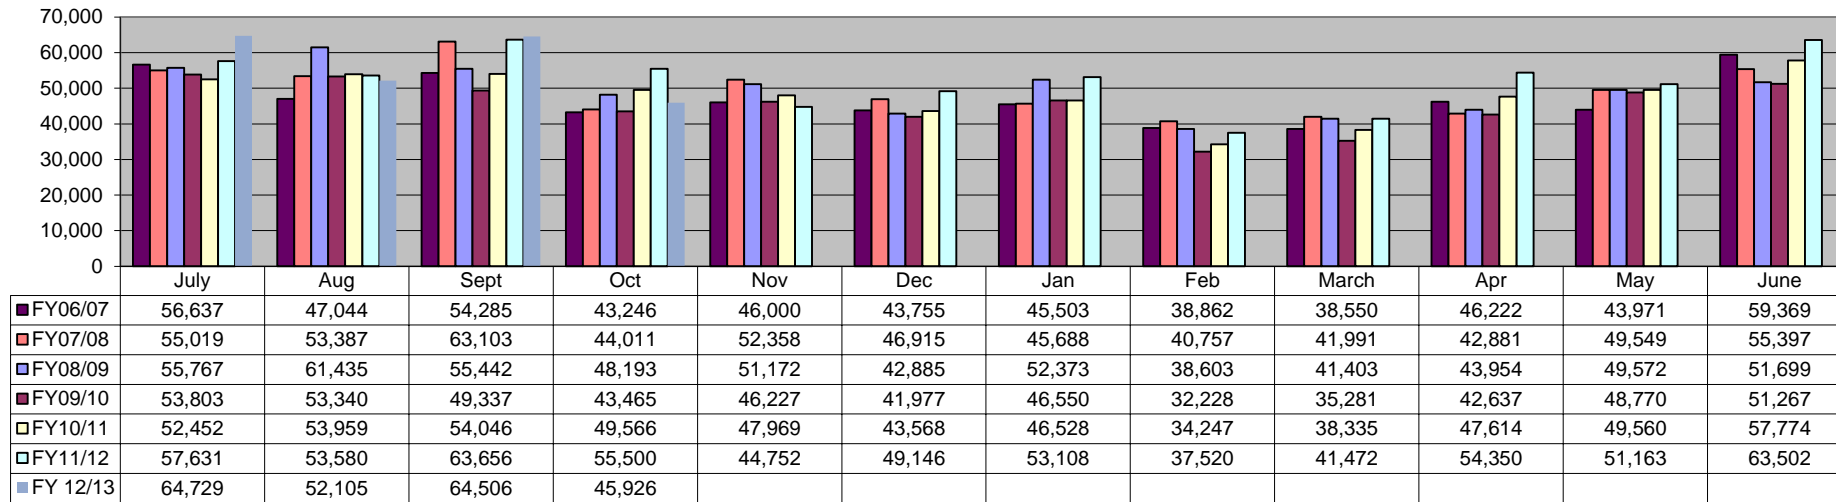

Wholesale Beer Tax

Wholesale Beer Tax Revenue