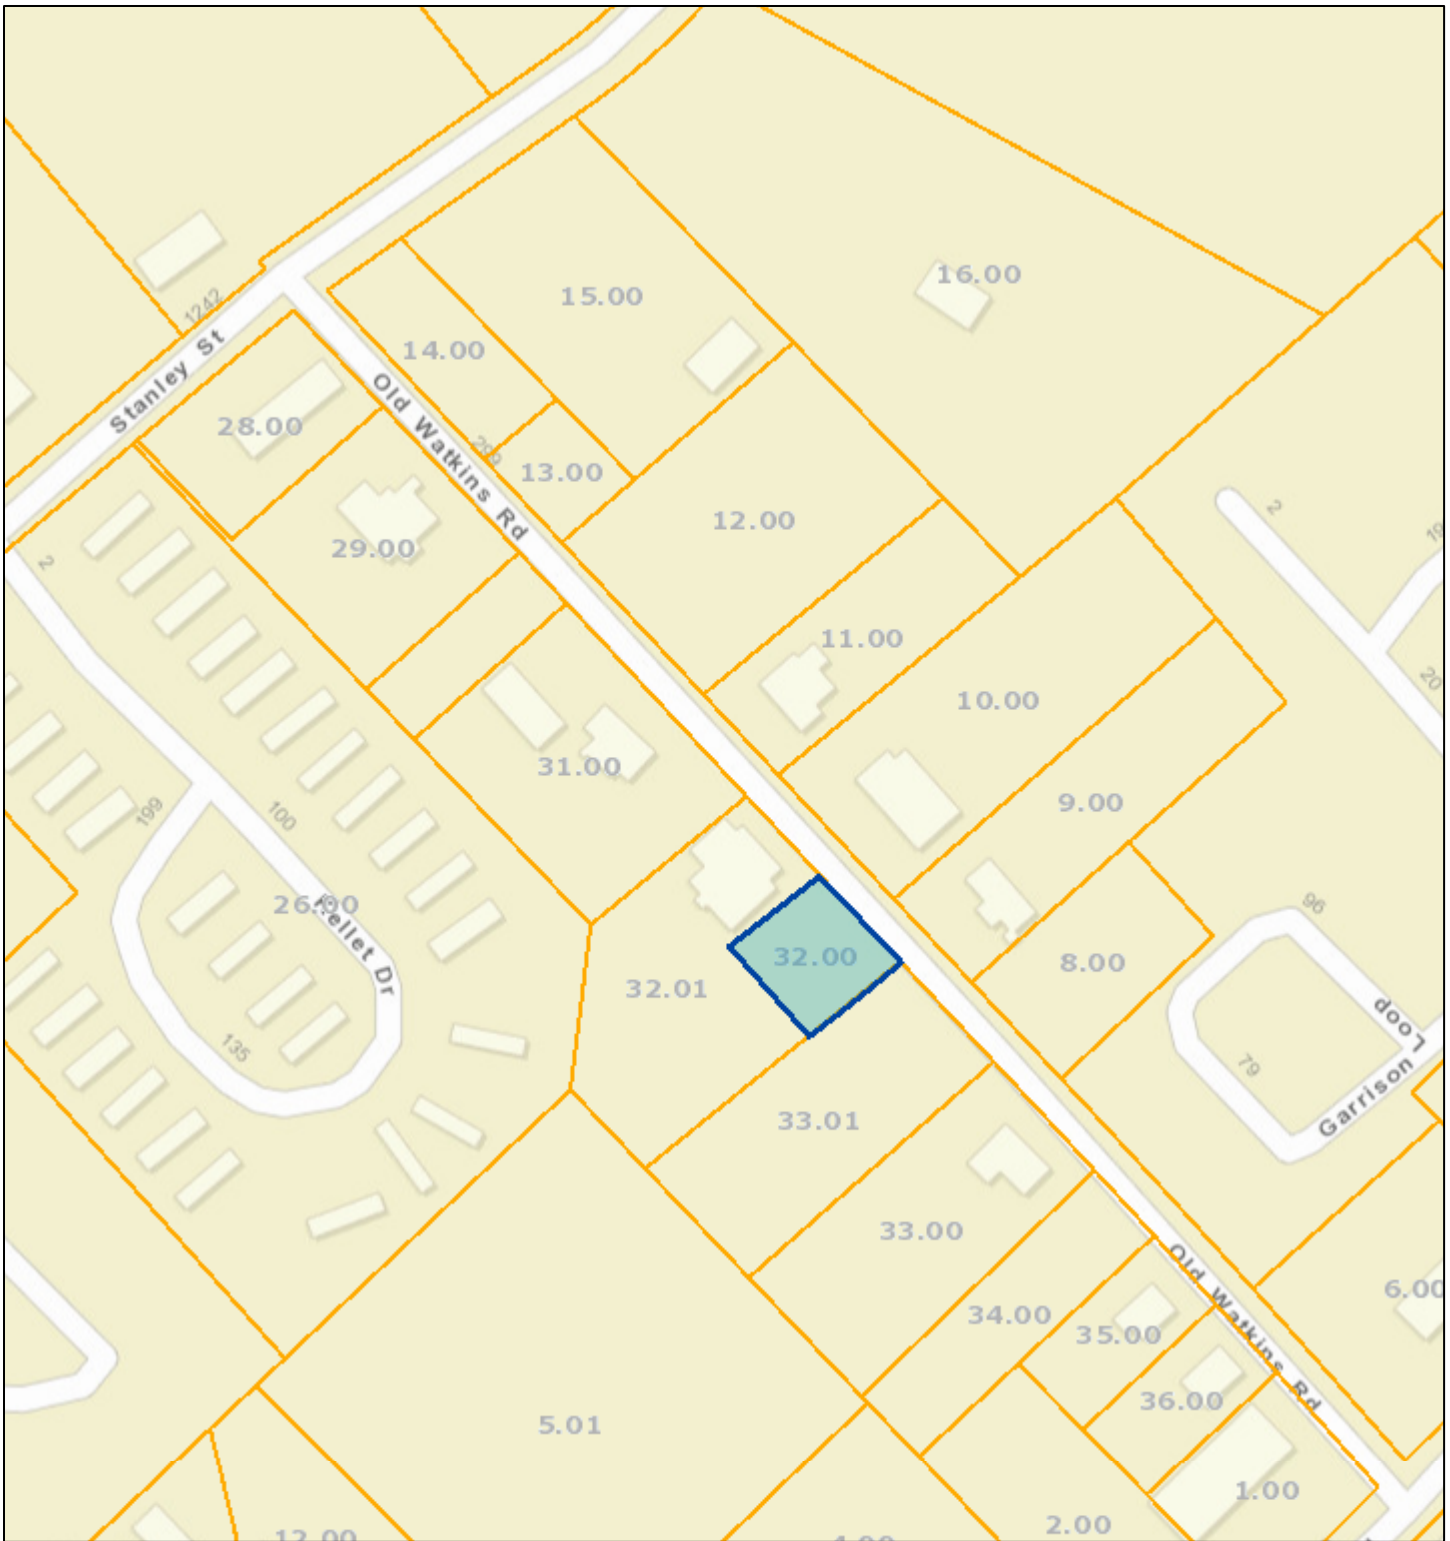

Cumberland County - Parcel: 113J A 032.00

Date: February 22, 2021
County: Cumberland
Owner: HEDGECOTH THOMAS L
Address: OLD WATKINS RD 113
Parcel Number: 113J A 032.00
Deeded Acreage: 0
Calculated Acreage: 0
Date of Imagery: 2018

Sources: Esri, HERE, Garmin, USGS, Intermap, INCREMENT P, NRCan, Esri Japan, METI, Esri China (Hong Kong), Esri Korea, Esri (Thailand), NGCC, (c) OpenStreetMap contributors, and the GIS User Community
TN Comptroller - OLG
State of Tennessee, Comptroller of the Treasury, Office of Local Government

The property lines are compiled from information maintained by your local county Assessor's office but are not conclusive evidence of property ownership in any court of law.