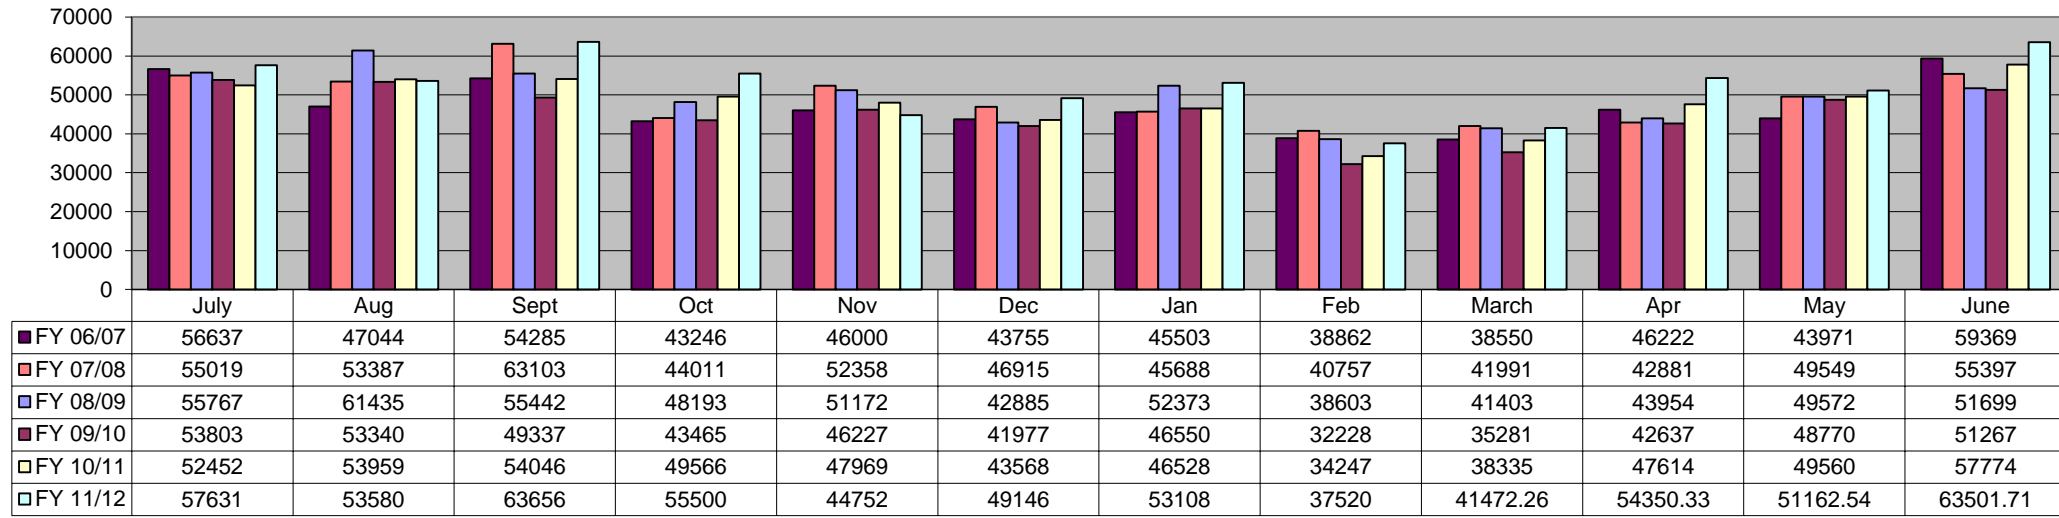

Wholesale Beer Tax

Wholesale Beer Tax Revenue