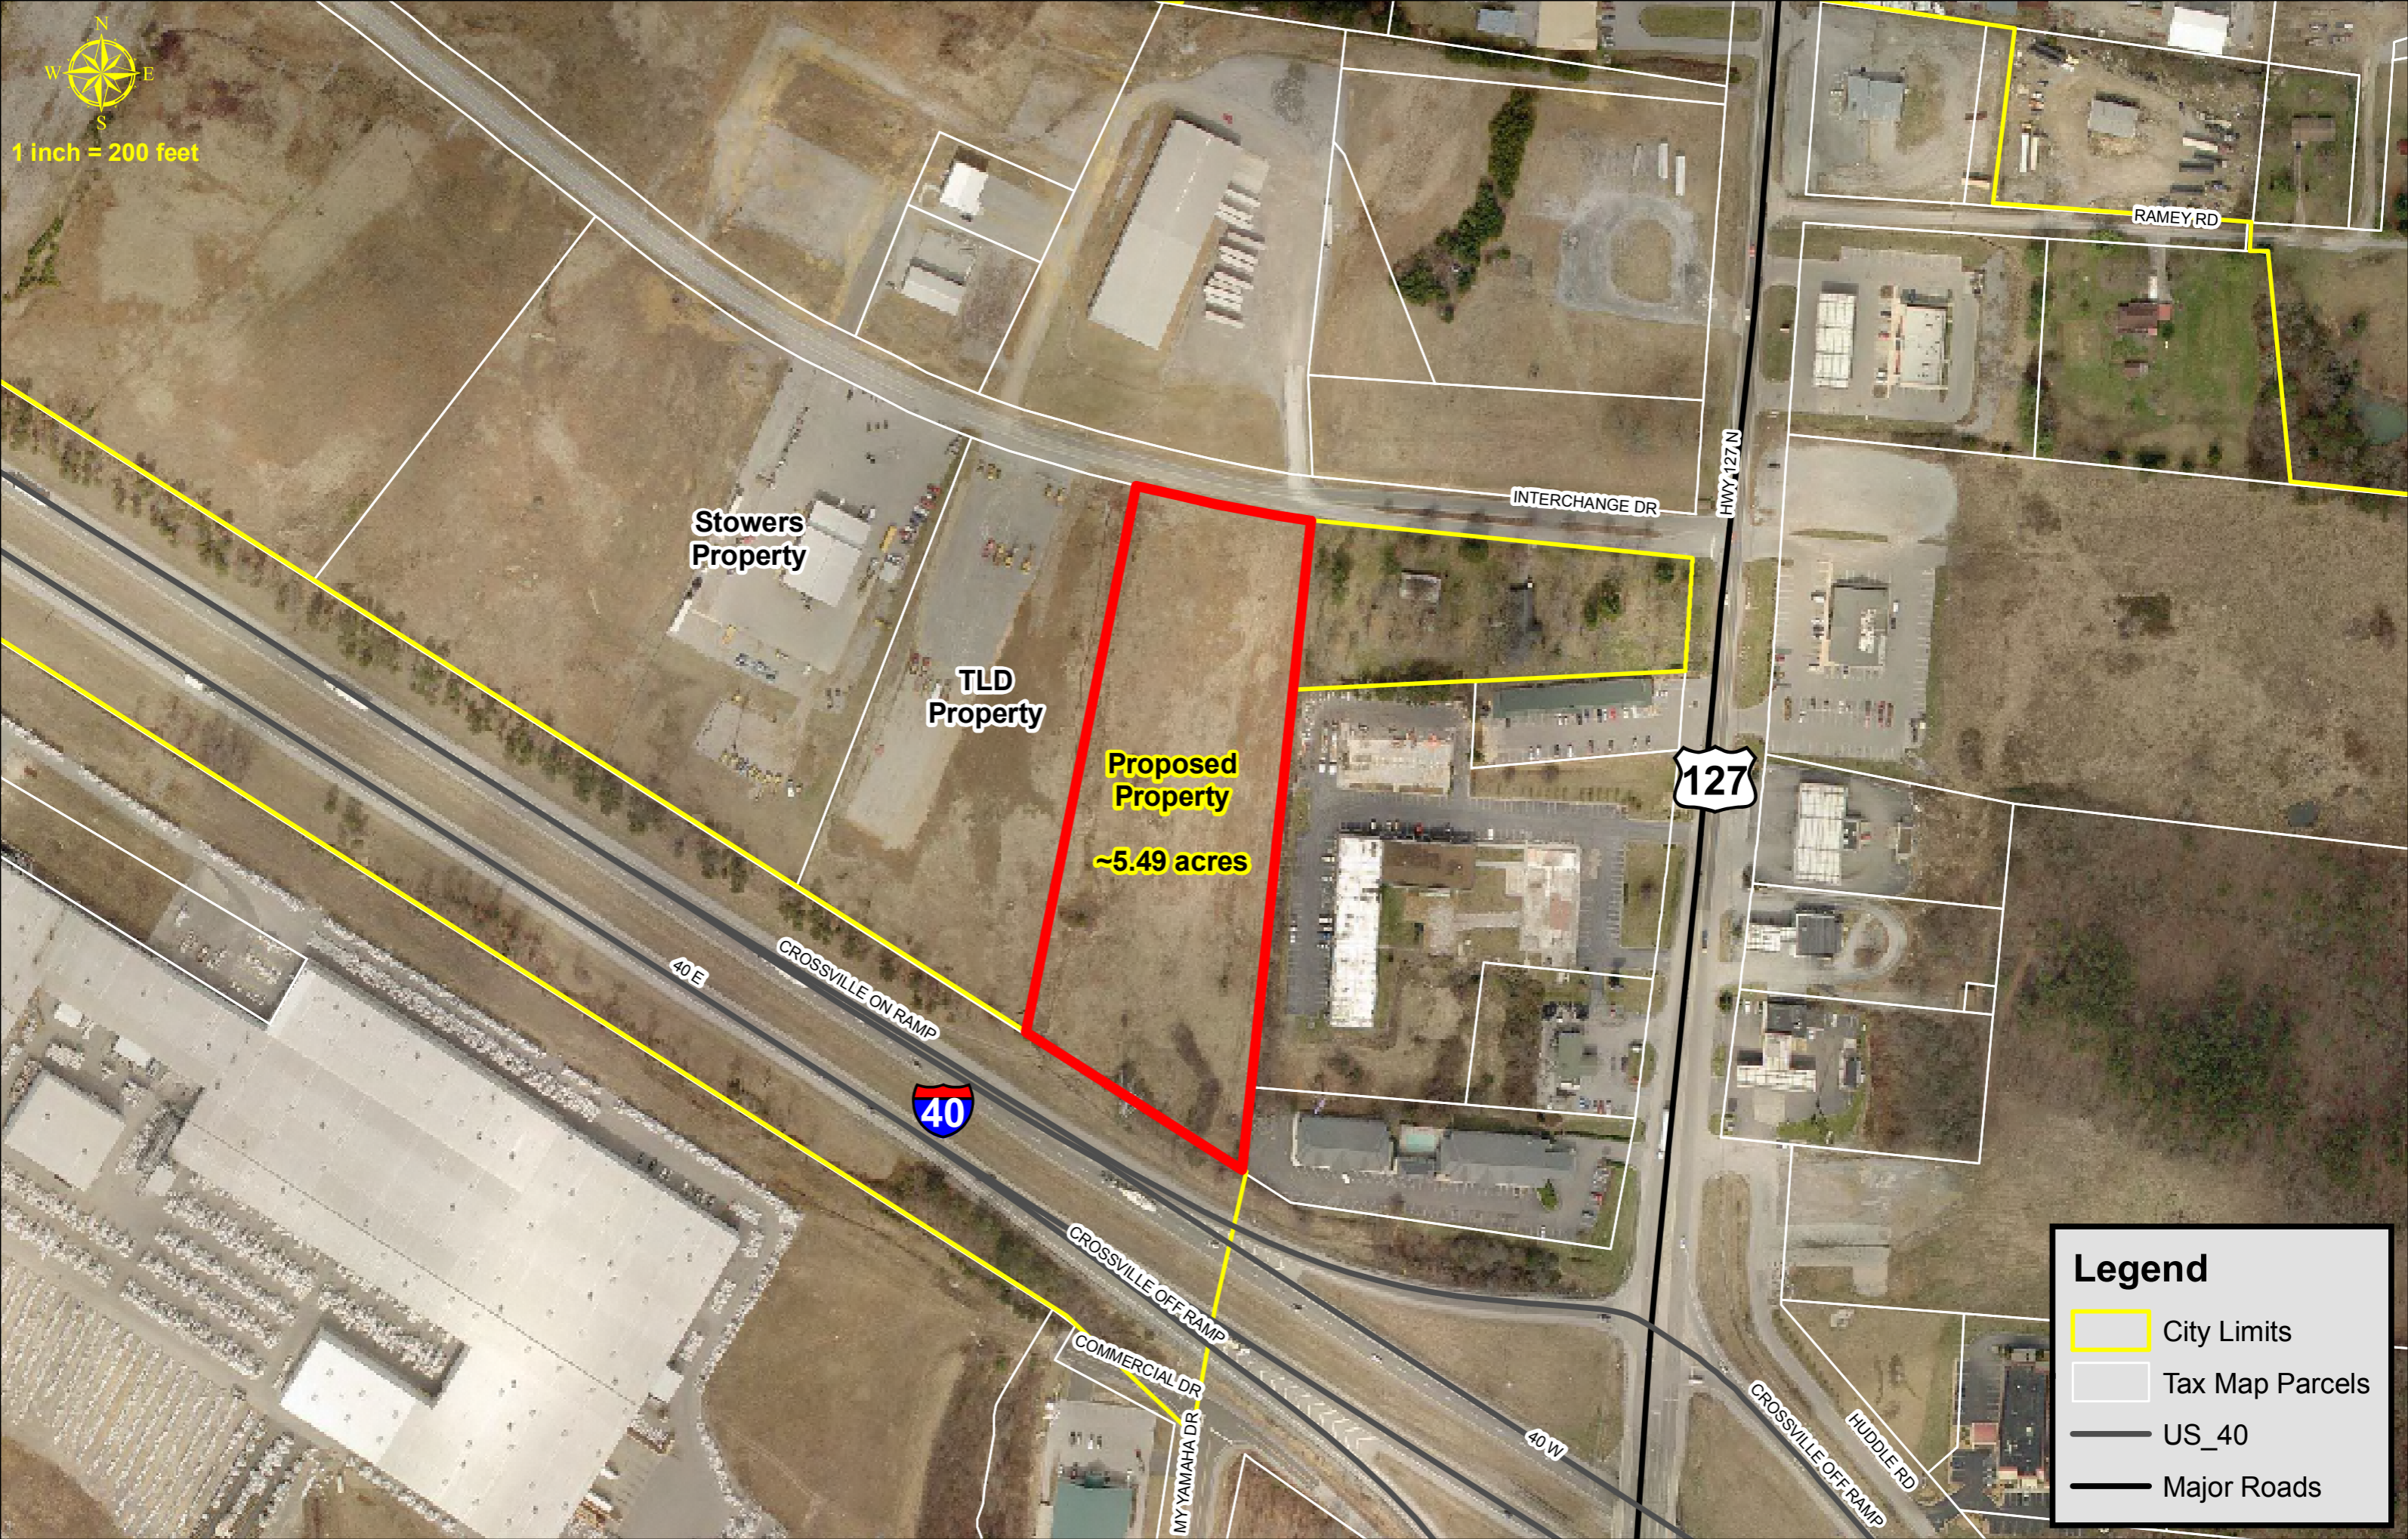

1 inch = 200 feet

Stowers Property

TLD Property

Proposed Property  
~5.49 acres

127

40

**Legend**

-  City Limits
-  Tax Map Parcels
-  US\_40
-  Major Roads