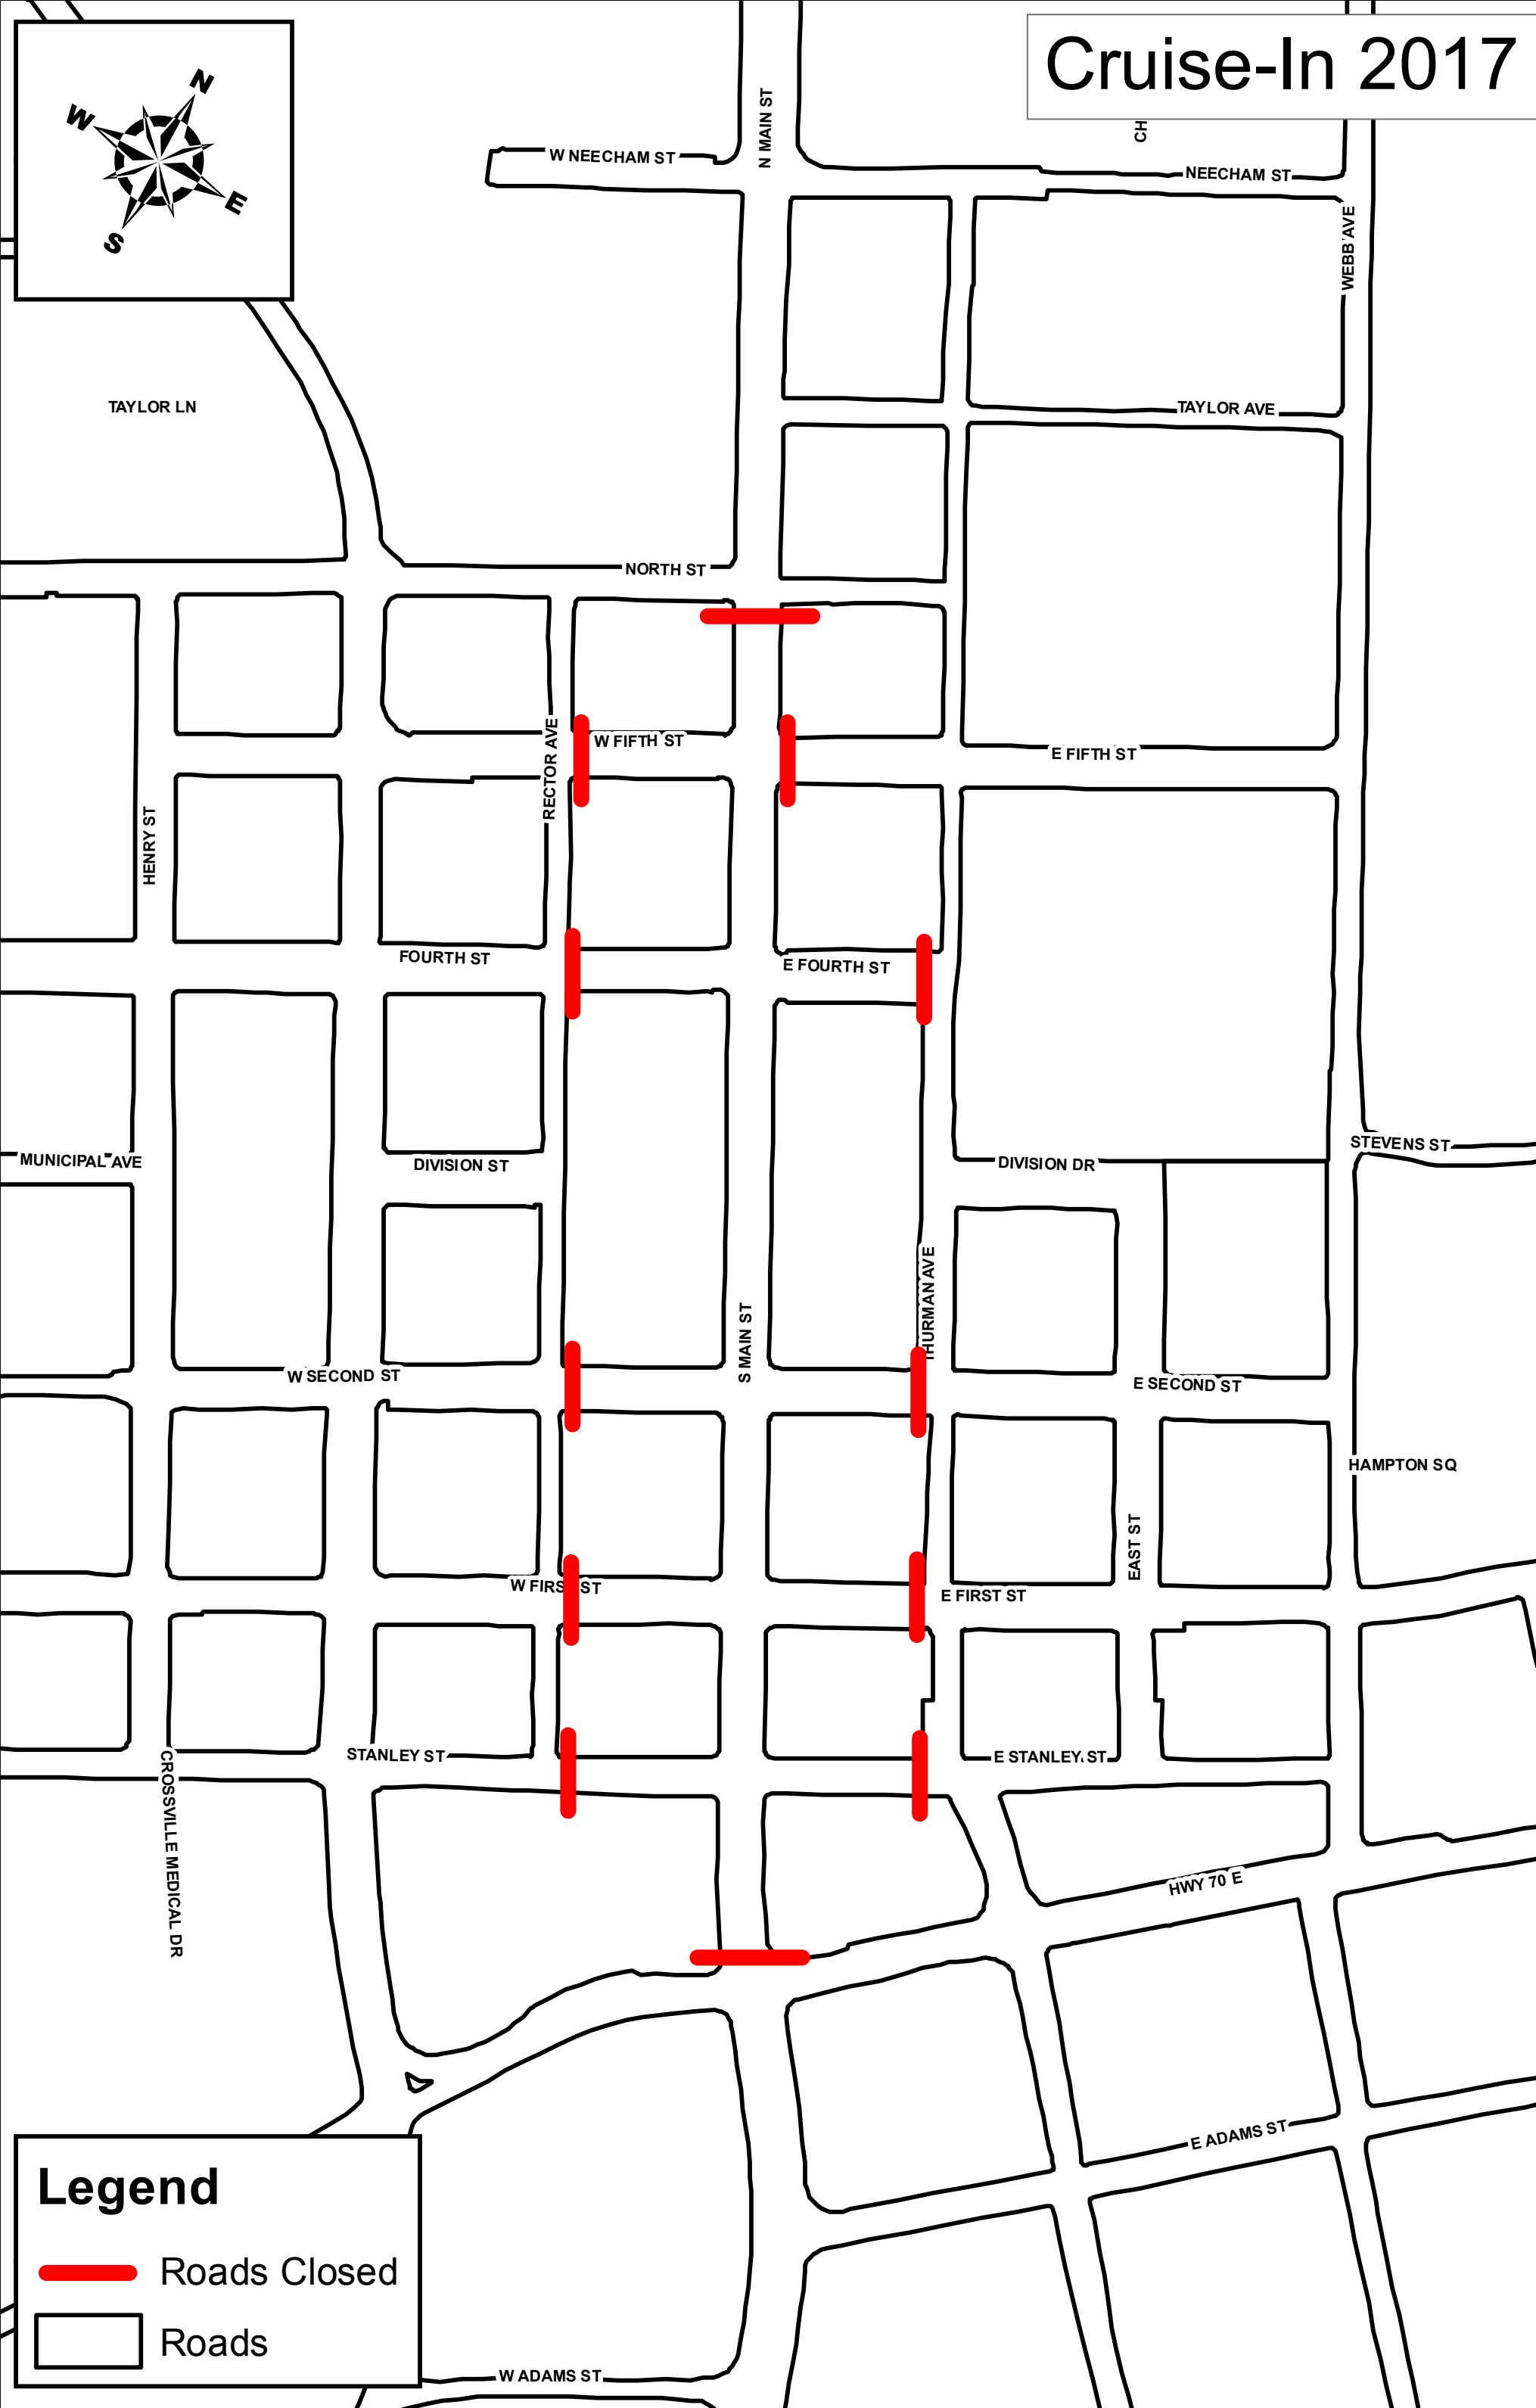

Cruise-In 2017

TAYLOR LN

W NEECHAM ST

N MAIN ST

CH

NEECHAM ST

WEBB AVE

TAYLOR AVE

NORTH ST

W FIFTH ST

E FIFTH ST

HENRY ST

RECTOR AVE

FOURTH ST

E FOURTH ST

MUNICIPAL AVE

DIVISION ST

DIVISION DR

STEVENS ST

W SECOND ST

S MAIN ST

THURMAN AVE

E SECOND ST

HAMPTON SQ

W FIRST ST

E FIRST ST

EAST ST

GROSSVILLE MEDICAL DR

STANLEY ST

E STANLEY ST

HWY 70 E

Legend