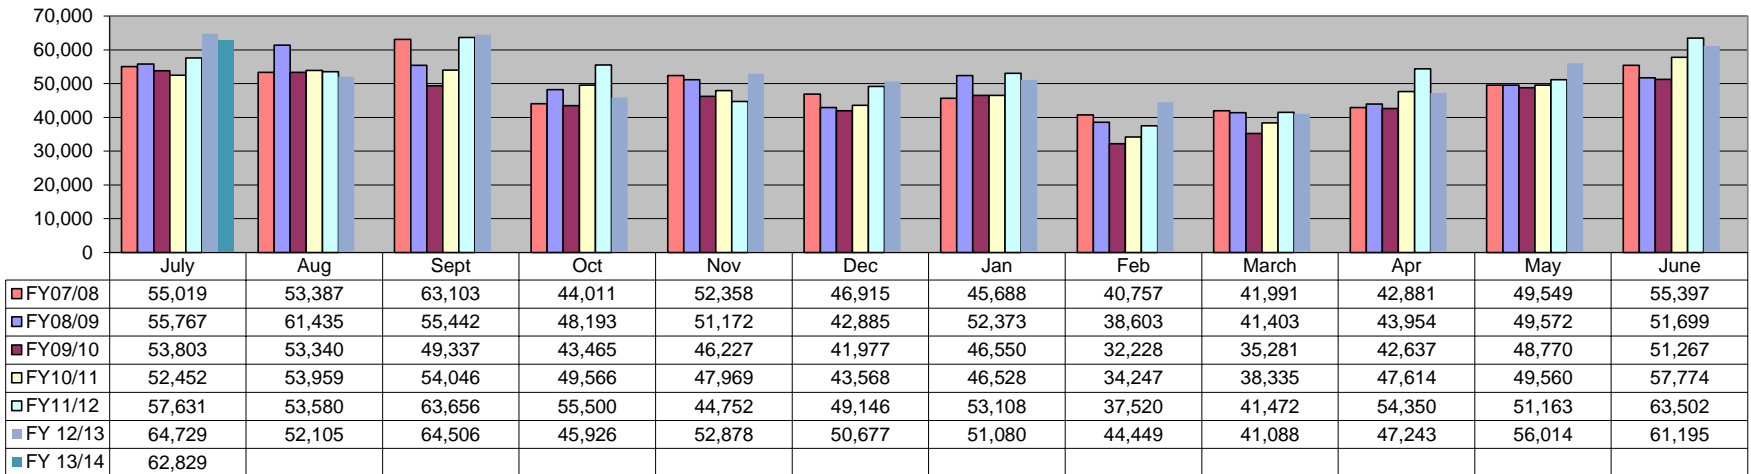

Wholesale Beer Tax

Wholesale Beer Tax Revenue