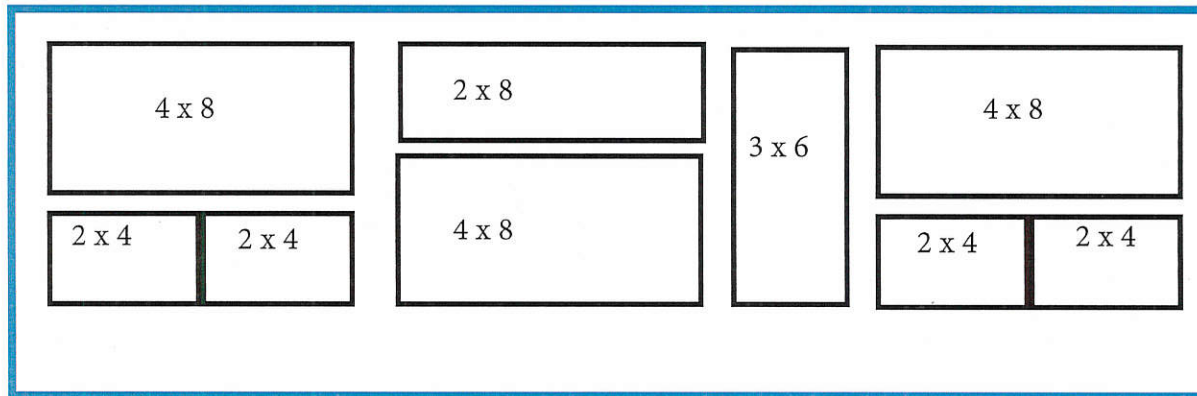

Art Stephens  
931-210-8433 Cell  
931-484-8080 Office

31 x 6.5  
Signage  
area

940 West Ave

Side facing Exxon and Miller Ave

This is just an example of what  
could be done in the area above

All Sizes are approx.

31 x 6.5  
Signage  
area