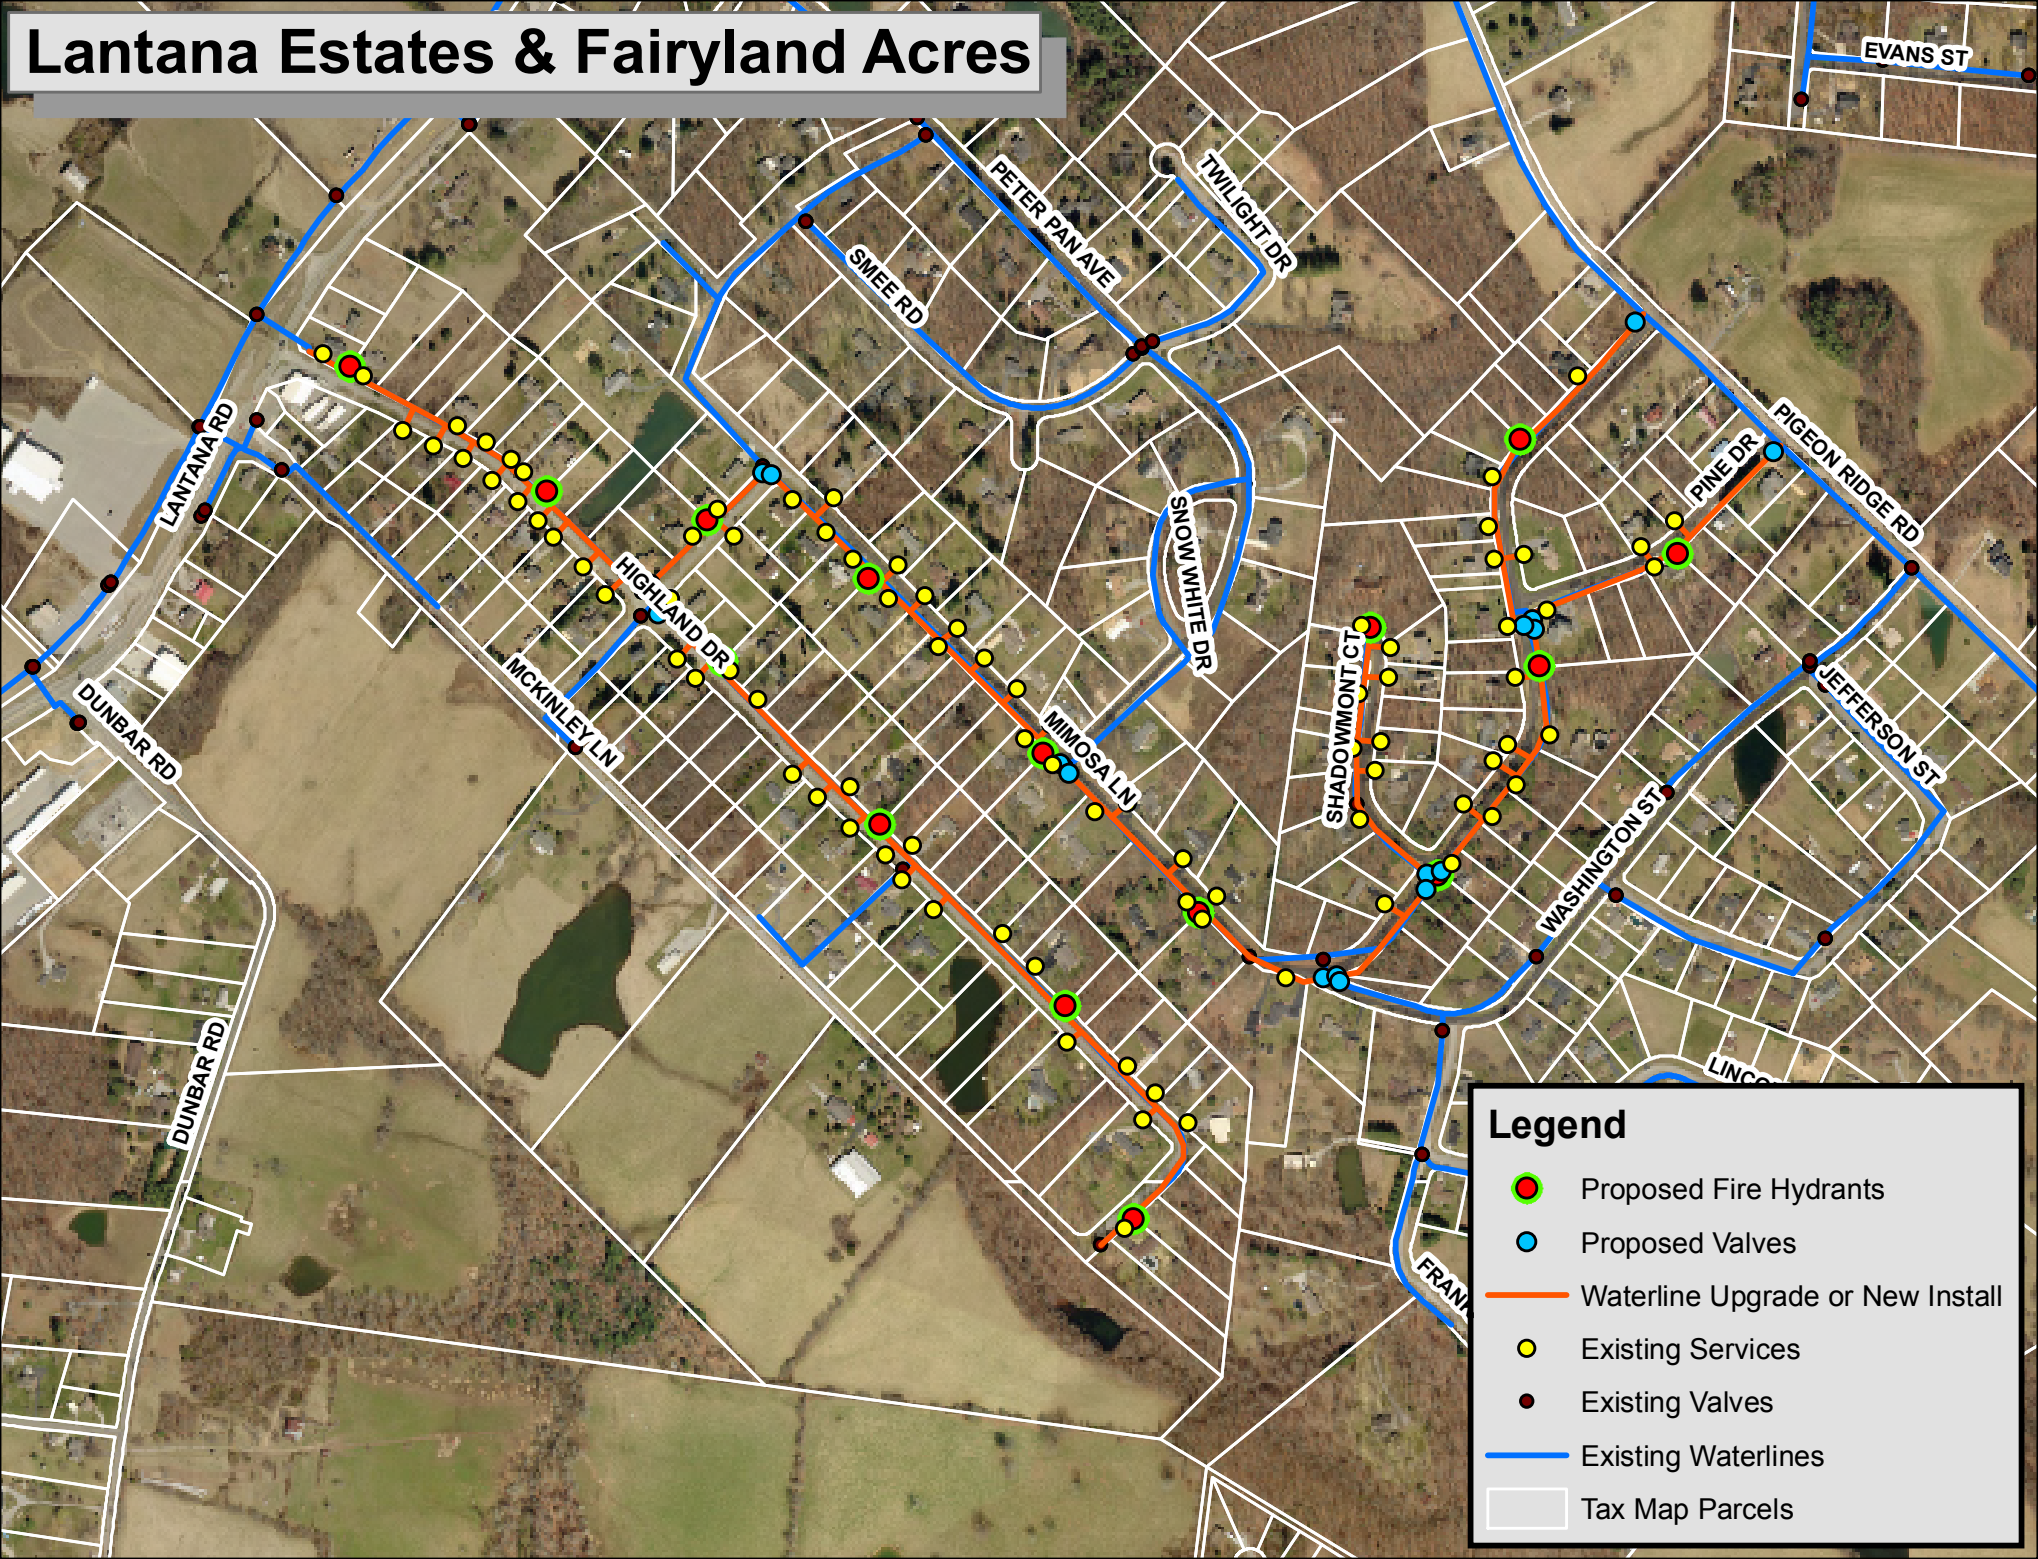

Lantana Estates & Fairyland Acres

Legend

- Proposed Fire Hydrants
- Proposed Valves
- Waterline Upgrade or New Install
- Existing Services
- Existing Valves
- Existing Waterlines
- Tax Map Parcels