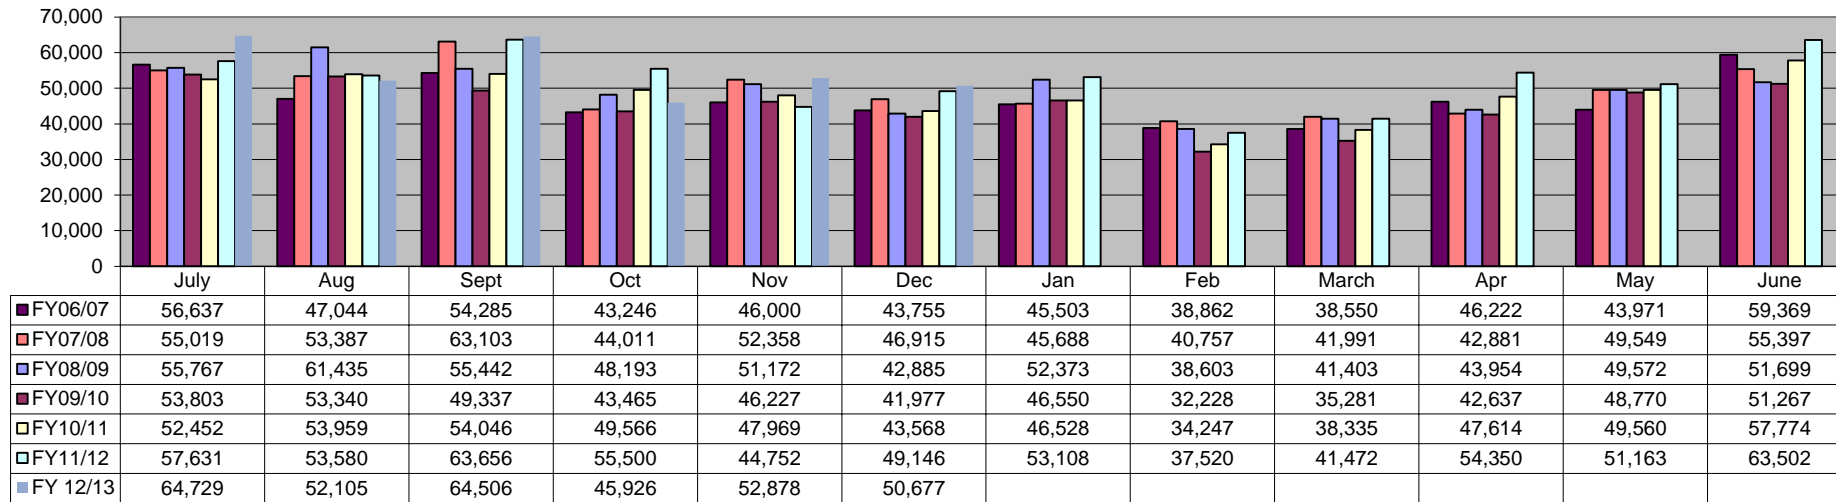

Wholesale Beer Tax

Wholesale Beer Tax Revenue