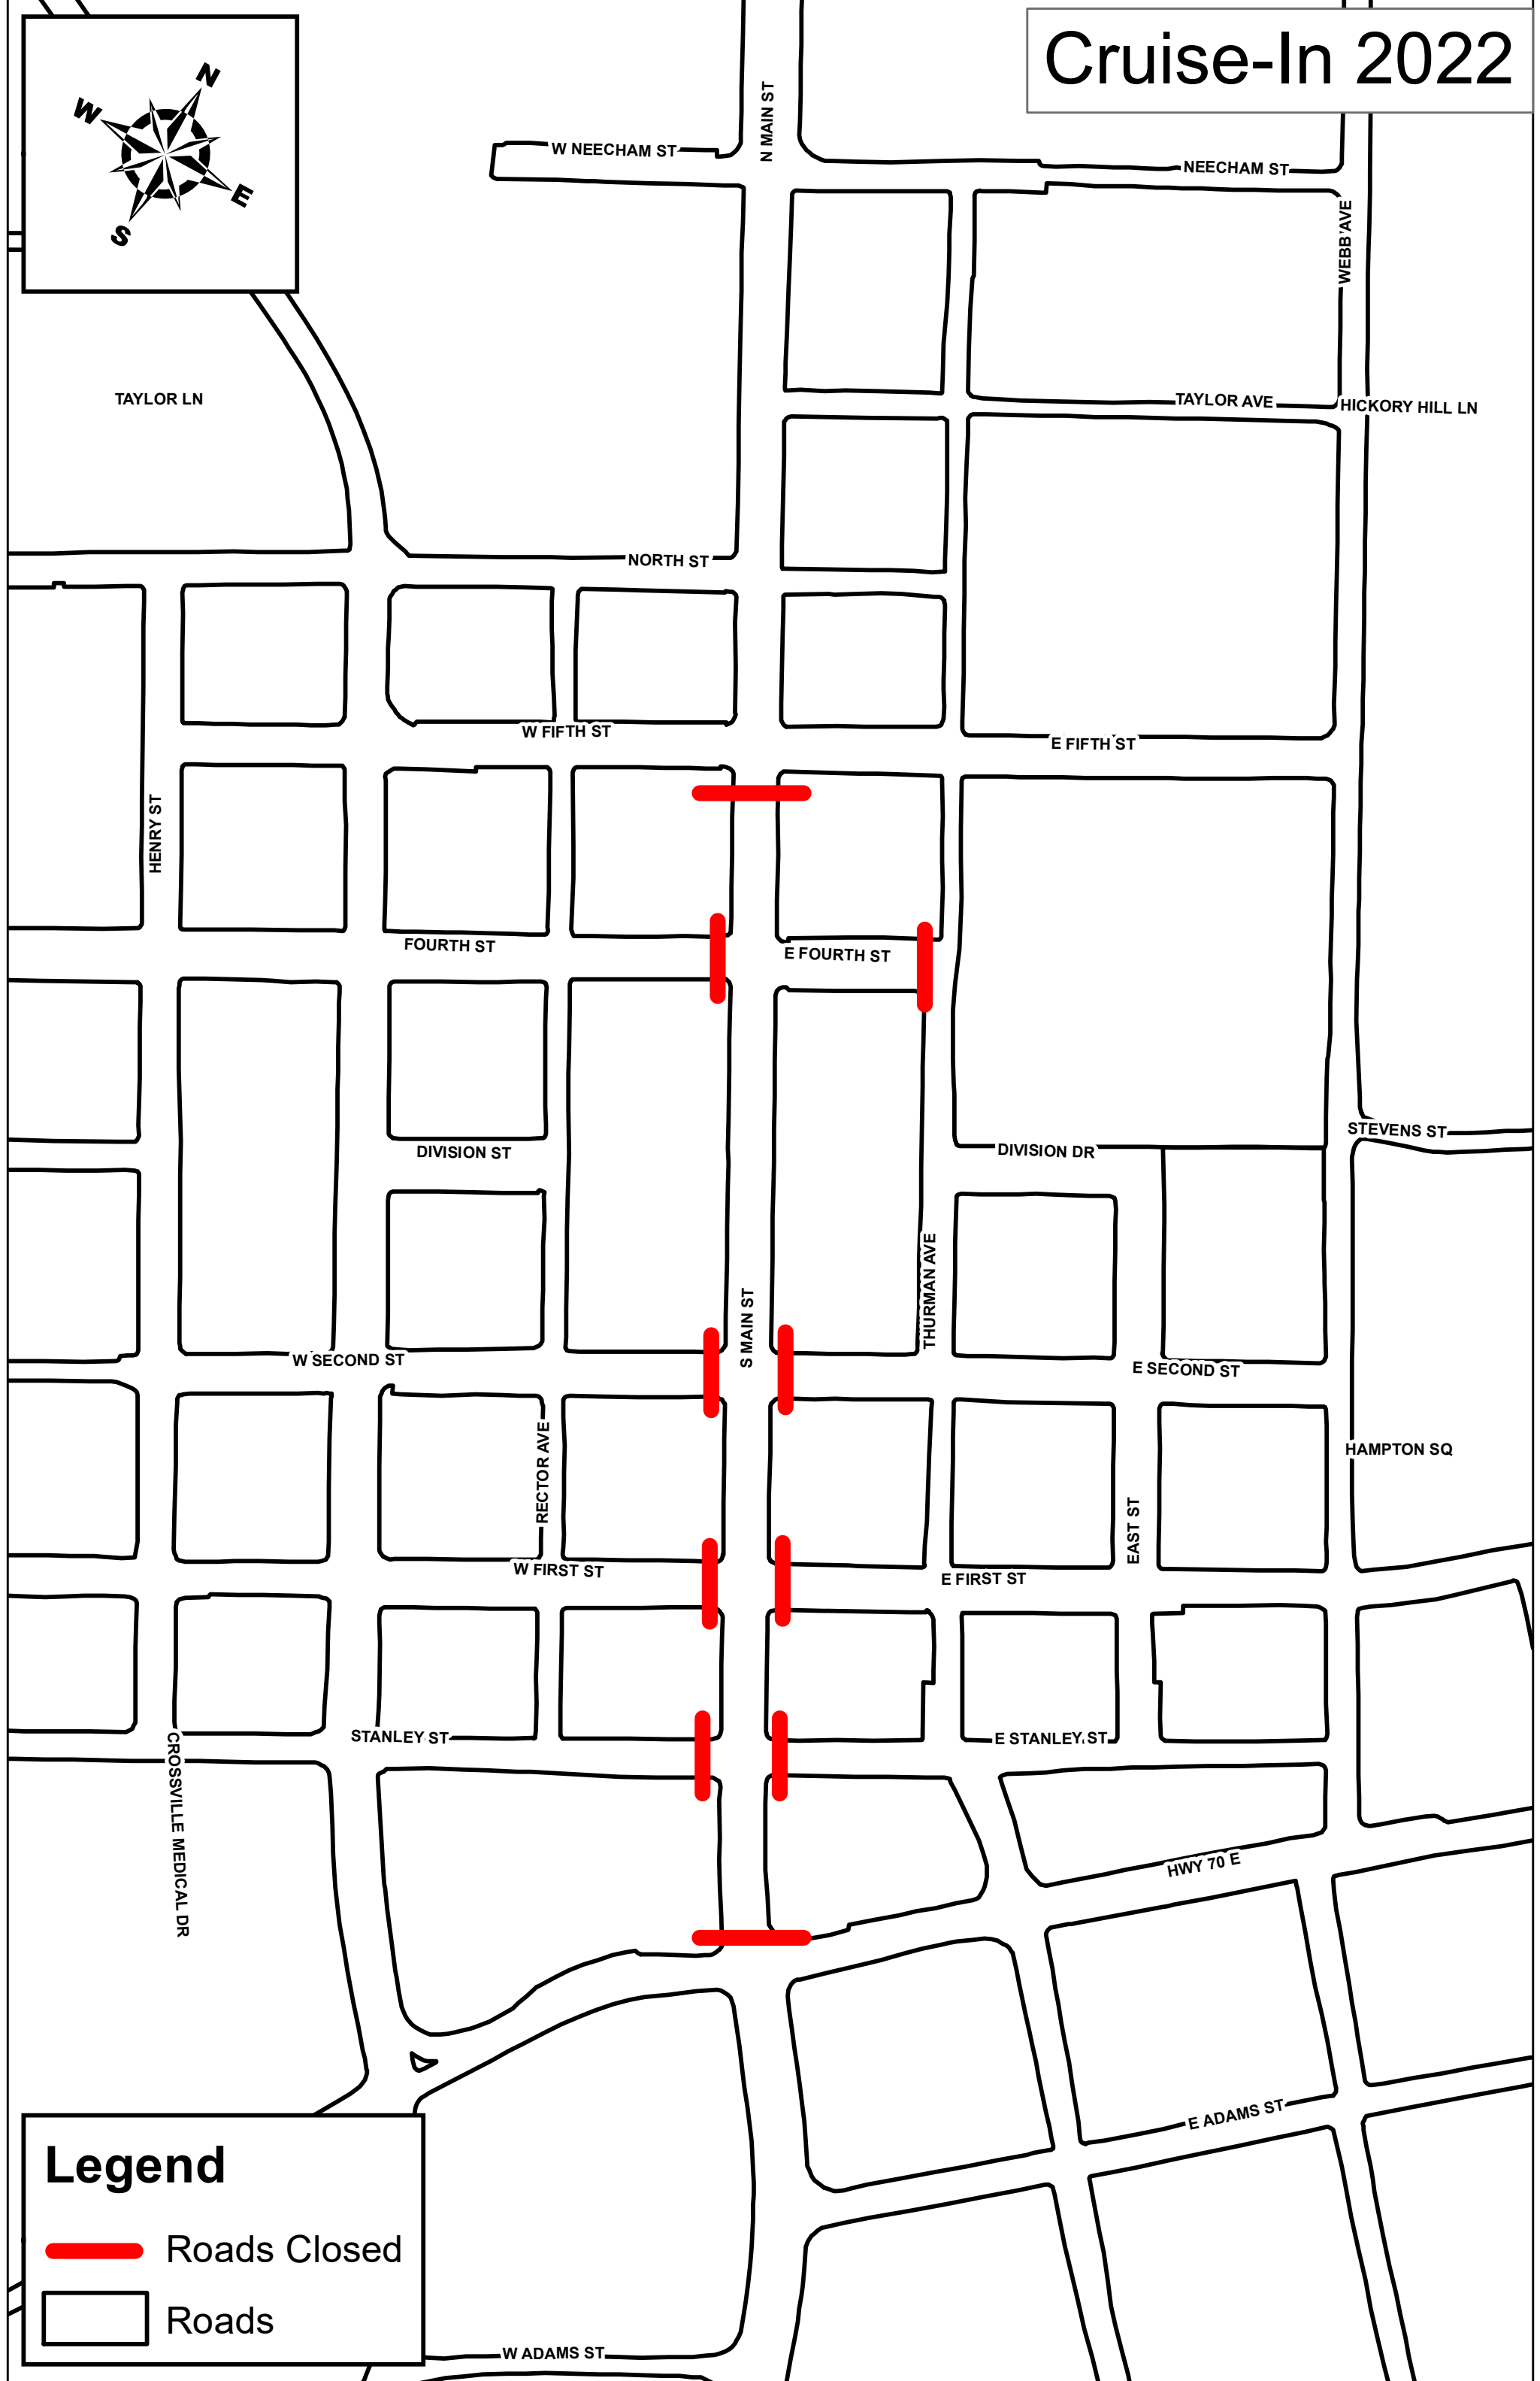

Cruise-In 2022

TAYLOR LN

W NEECHAM ST

N MAIN ST

NEECHAM ST

WEBB AVE

TAYLOR AVE

HICKORY HILL LN

NORTH ST

W FIFTH ST

E FIFTH ST

HENRY ST

FOURTH ST

E FOURTH ST

DIVISION ST

DIVISION DR

STEVENS ST

W SECOND ST

S MAIN ST

THURMAN AVE

E SECOND ST

RECTOR AVE

HAMPTON SQ

W FIRST ST

E FIRST ST

EAST ST

CROSSVILLE MEDICAL DR

STANLEY ST

E STANLEY ST

HWY 70 E

Legend

 Roads Closed