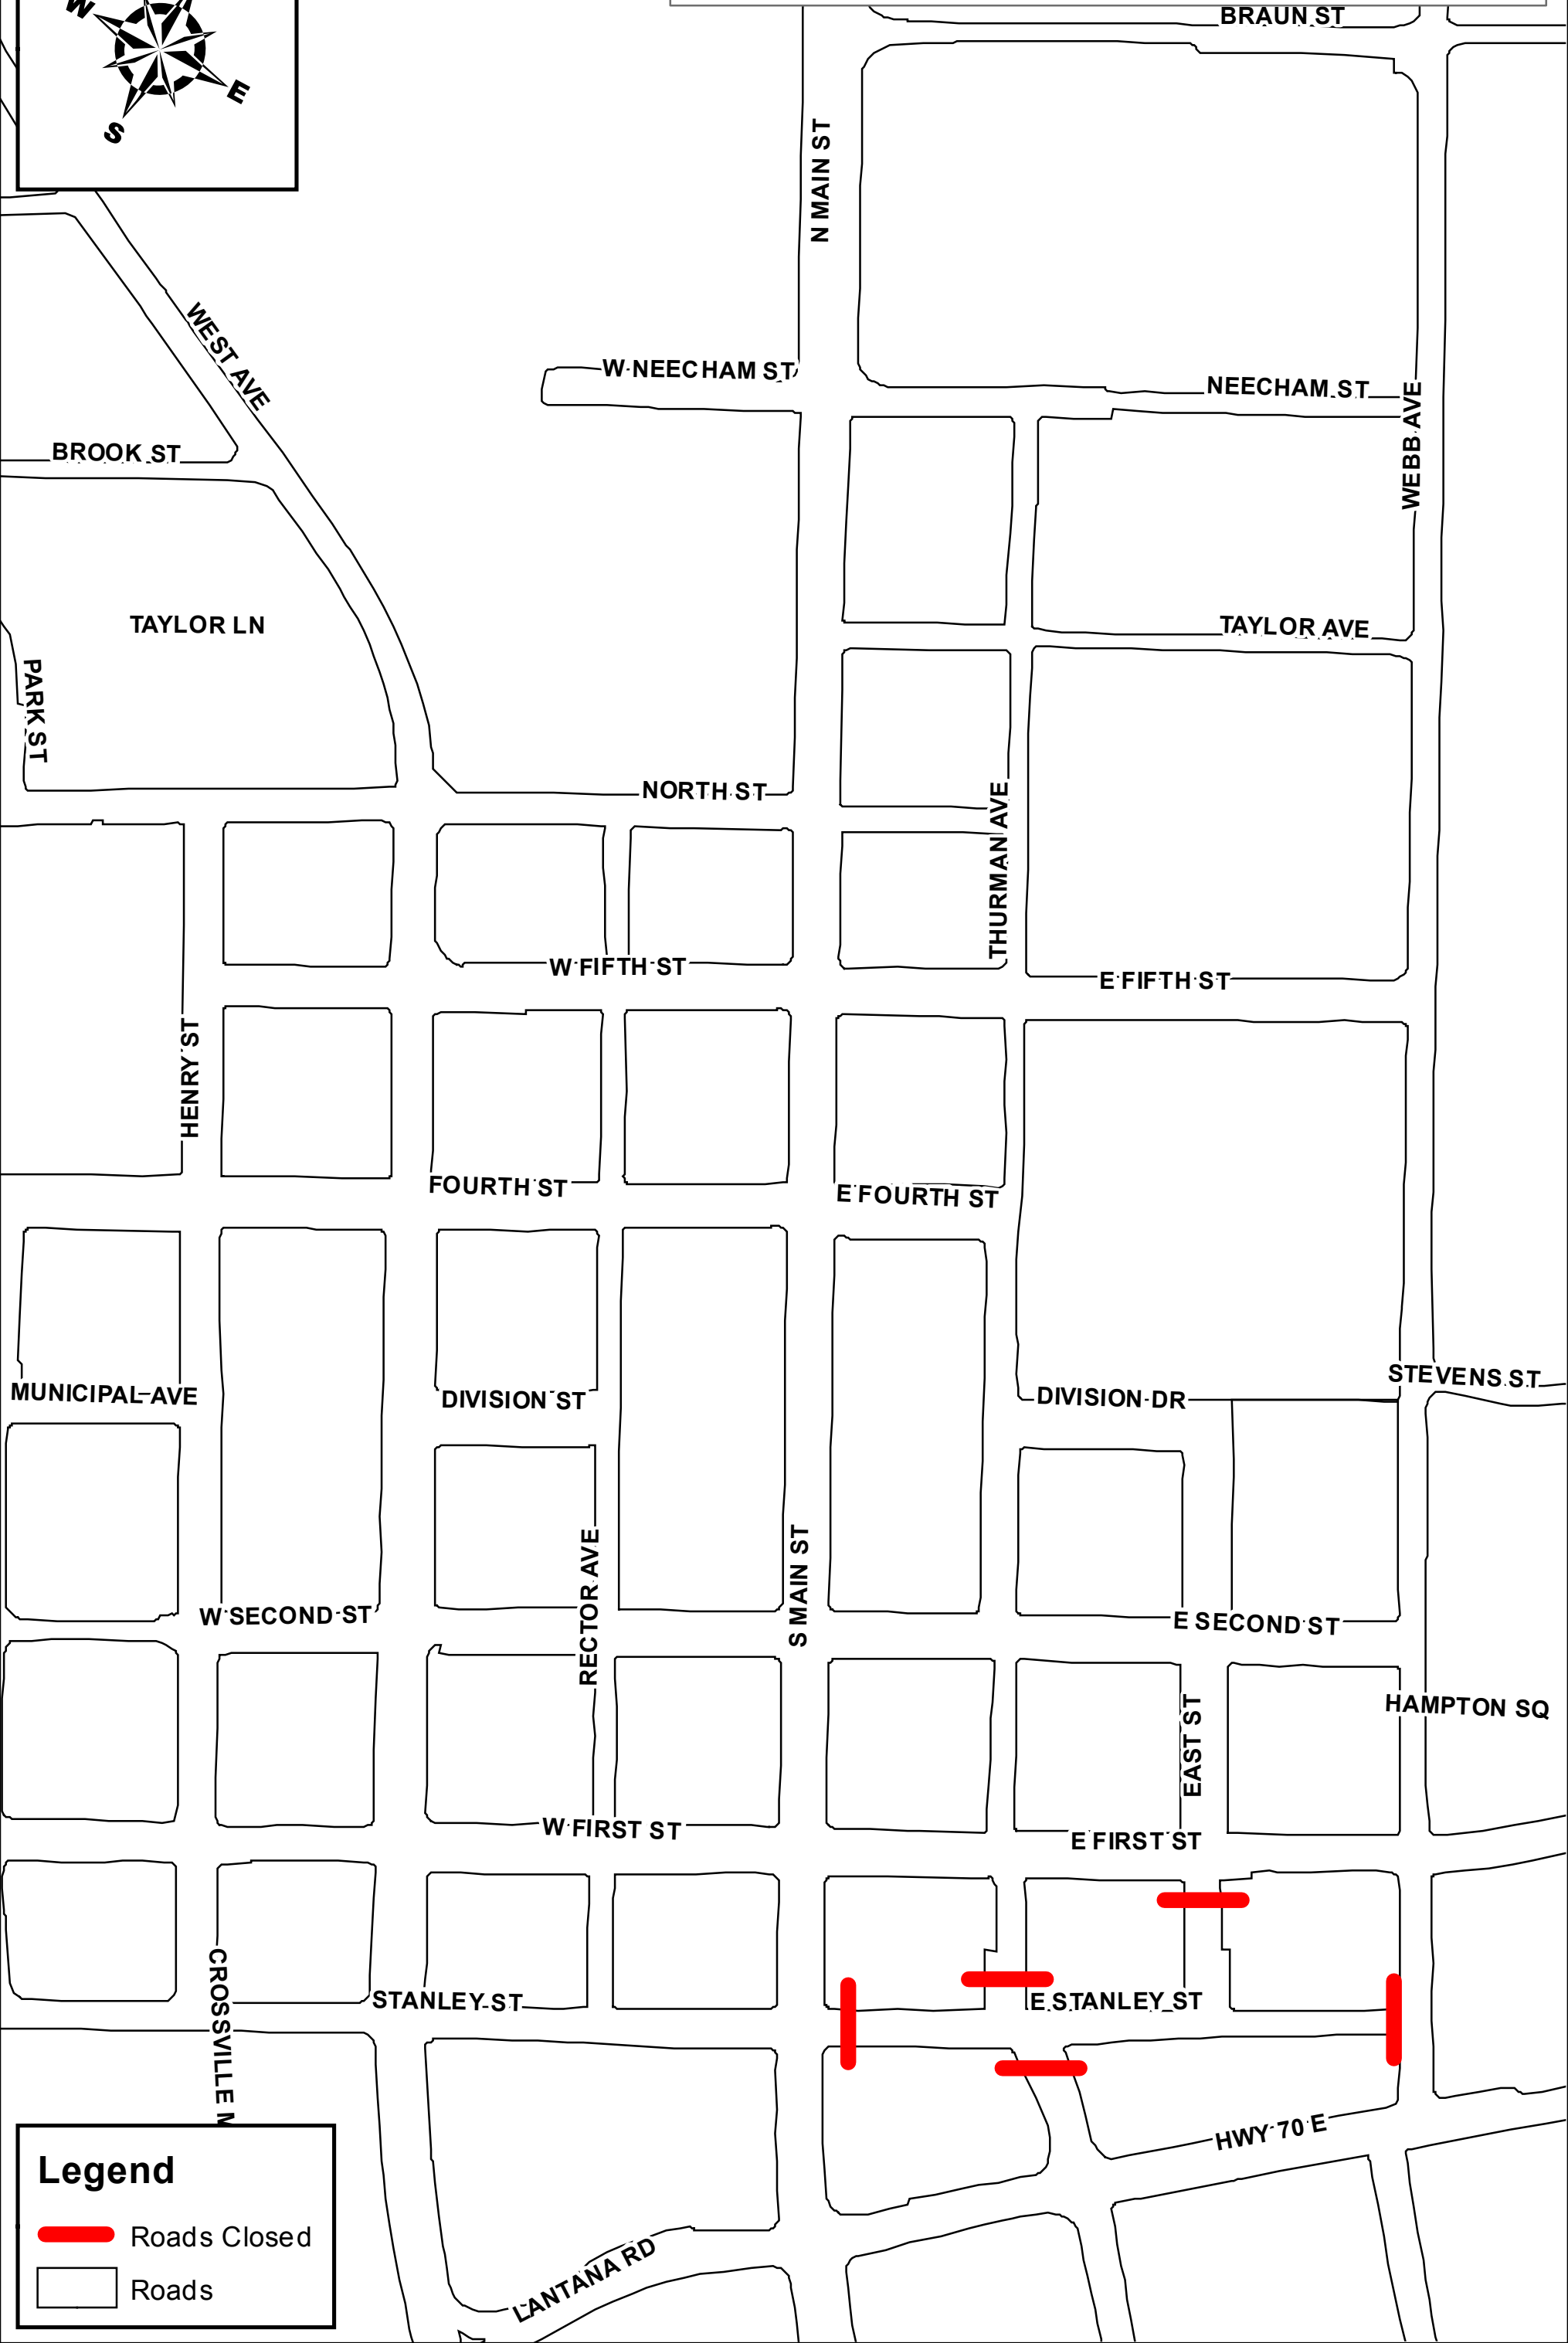

70E & First St Block Party

Legend

-  Roads Closed
-  Roads