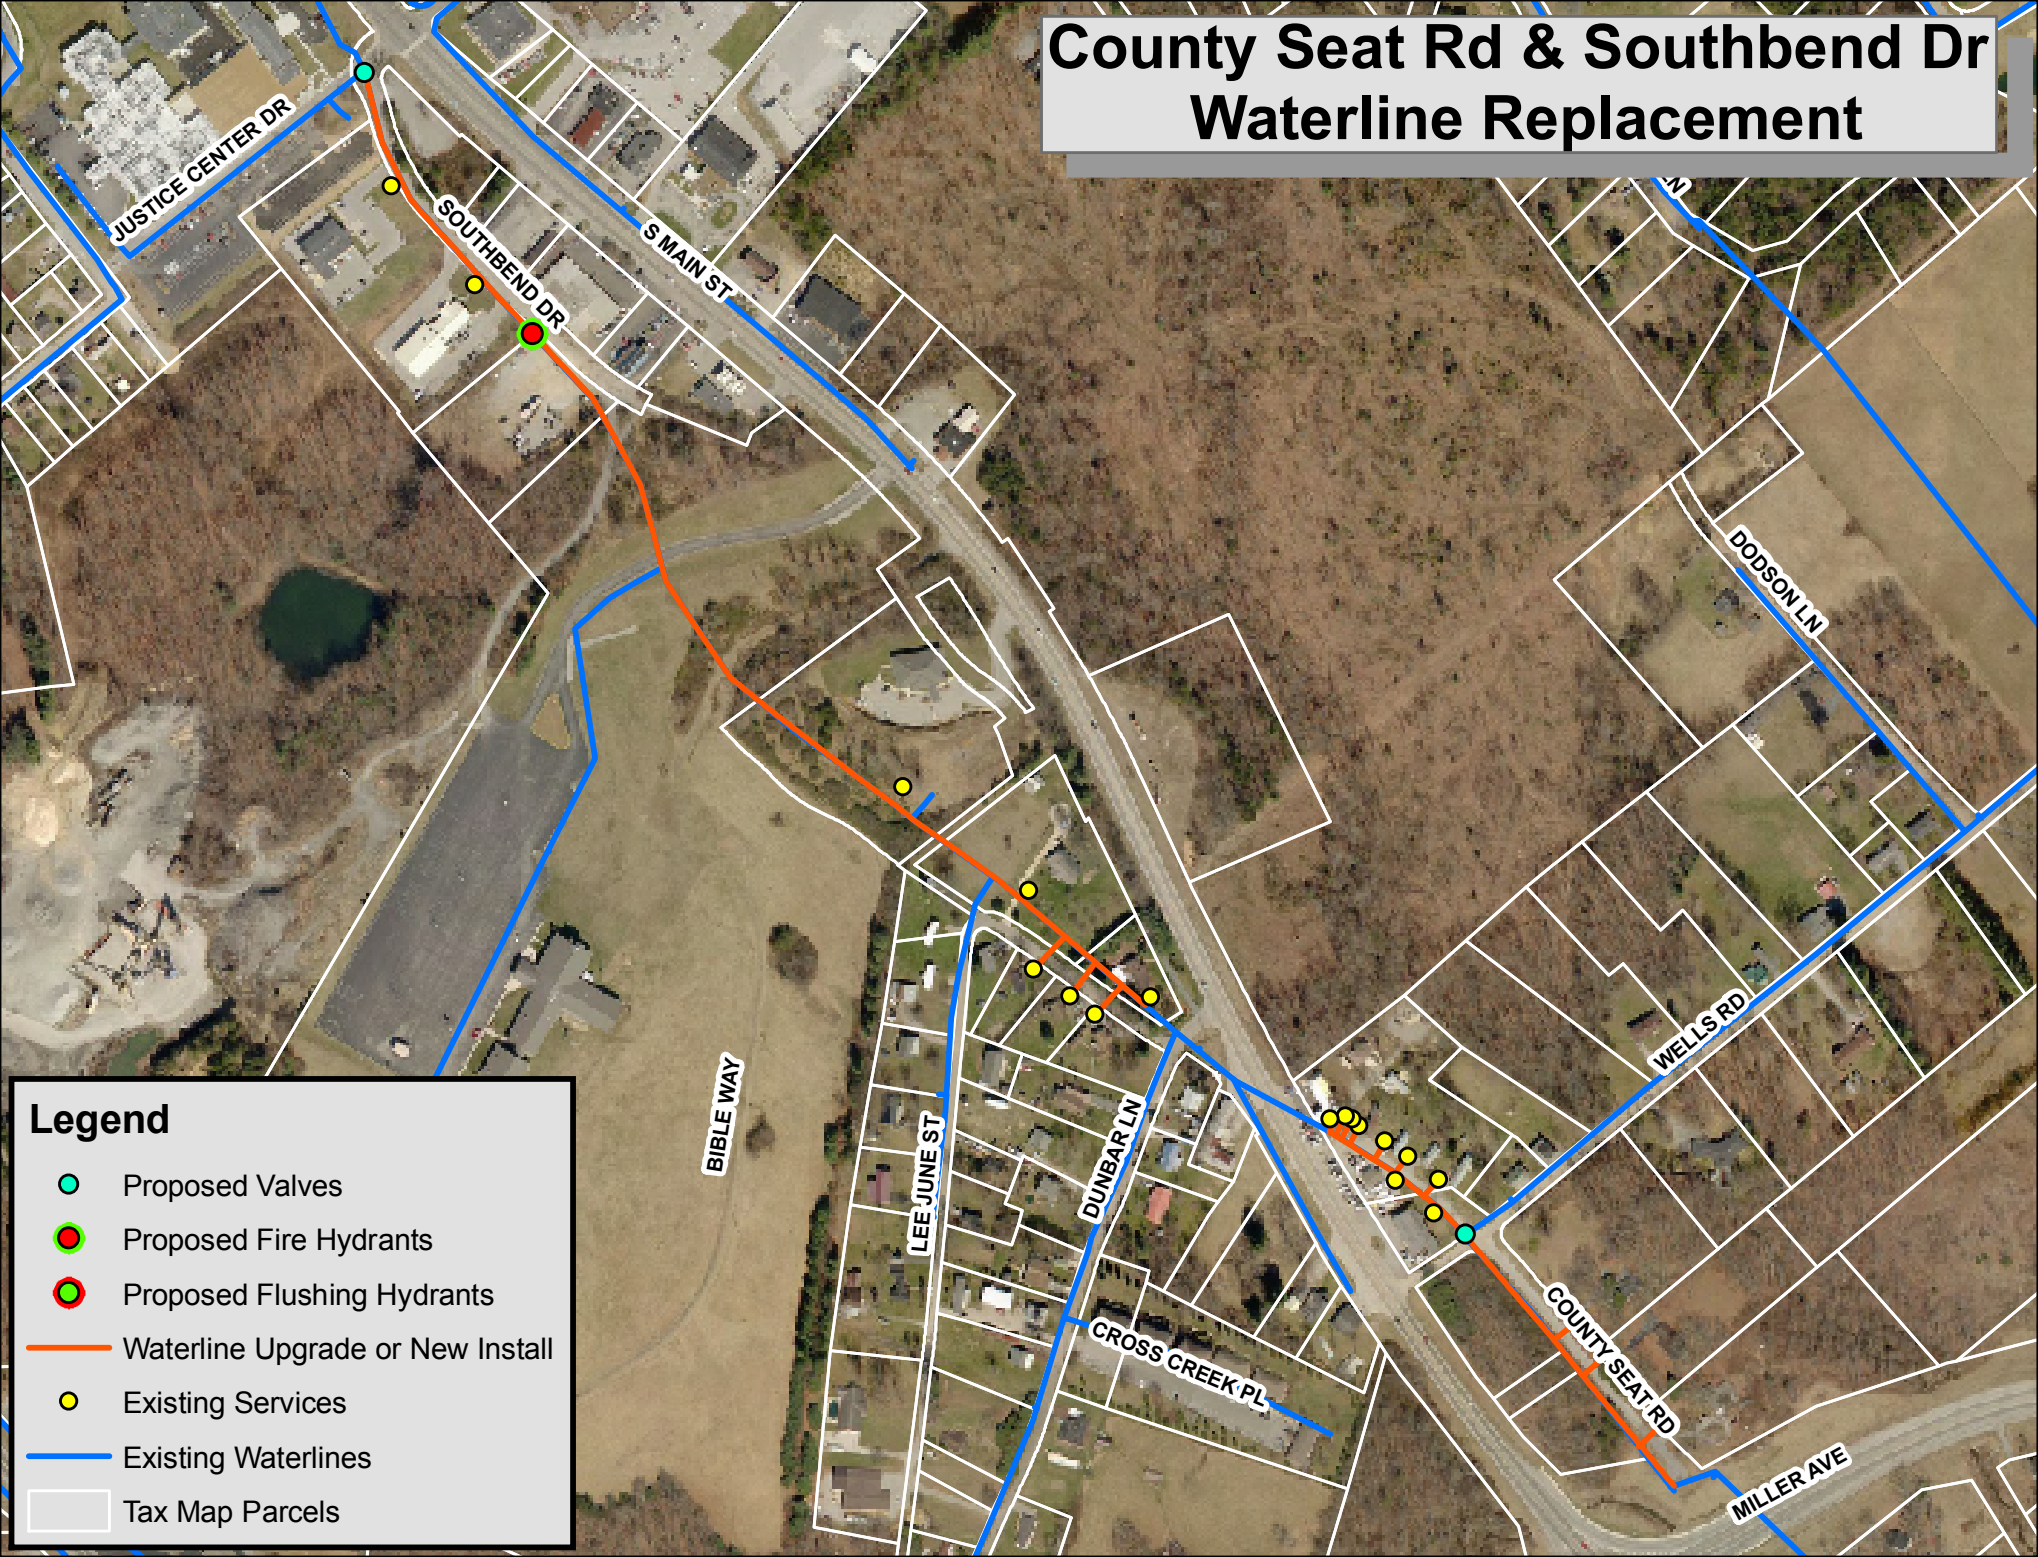

County Seat Rd & Southbend Dr Waterline Replacement

Legend

- Proposed Valves
- Proposed Fire Hydrants
- Proposed Flushing Hydrants
- Waterline Upgrade or New Install
- Existing Services
- Existing Waterlines
- Tax Map Parcels