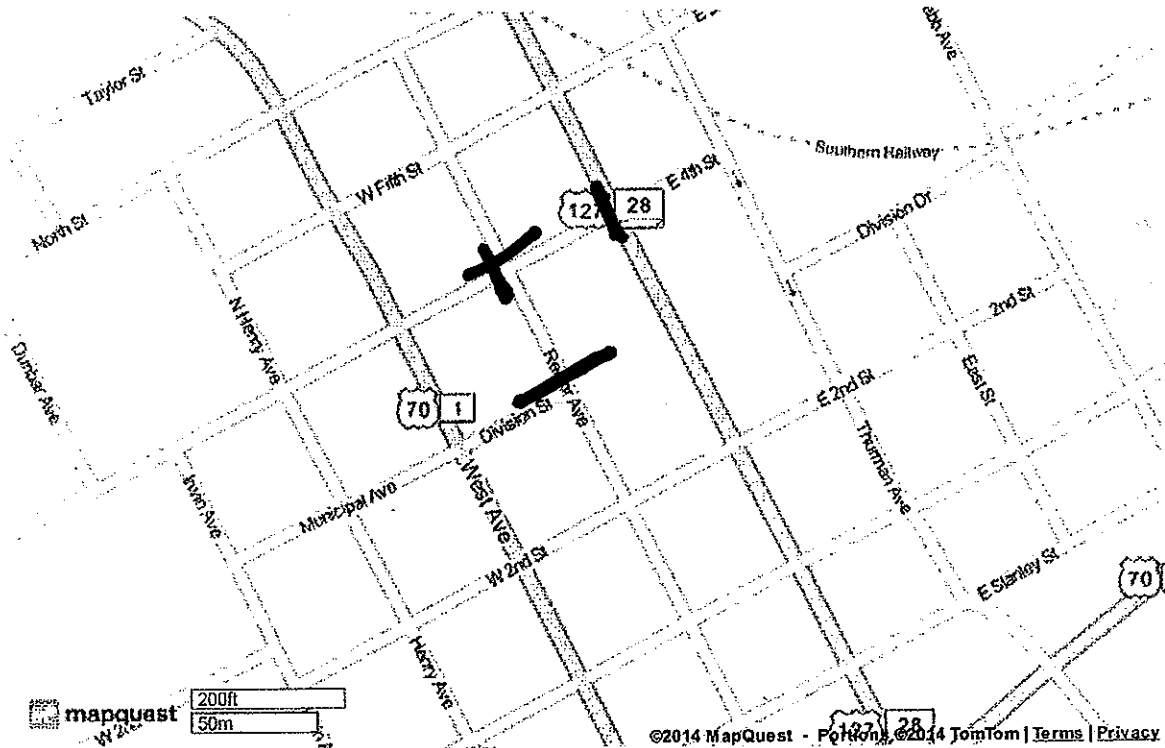

Map of:
Crossville, TN

Notes

Parking from West Avenue to Main St. on 4th St. and from Division to 5th St. along Rector Ave.

©2014 MapQuest, Inc. Use of directions and maps is subject to the MapQuest Terms of Use. We make no guarantee of the accuracy of their content, road conditions or route usability. You assume all risk of use. [View Terms of Use](#)

ROAD BLOCKS:

Rector Ave. AT Division St.

Rector Ave AT E. 4th St. (NW SIDE)

EAST 4th ST AT Rector (SW SIDE)

4th ST AT MAIN ST.

This is to provide handicap parking for Veteran's Day