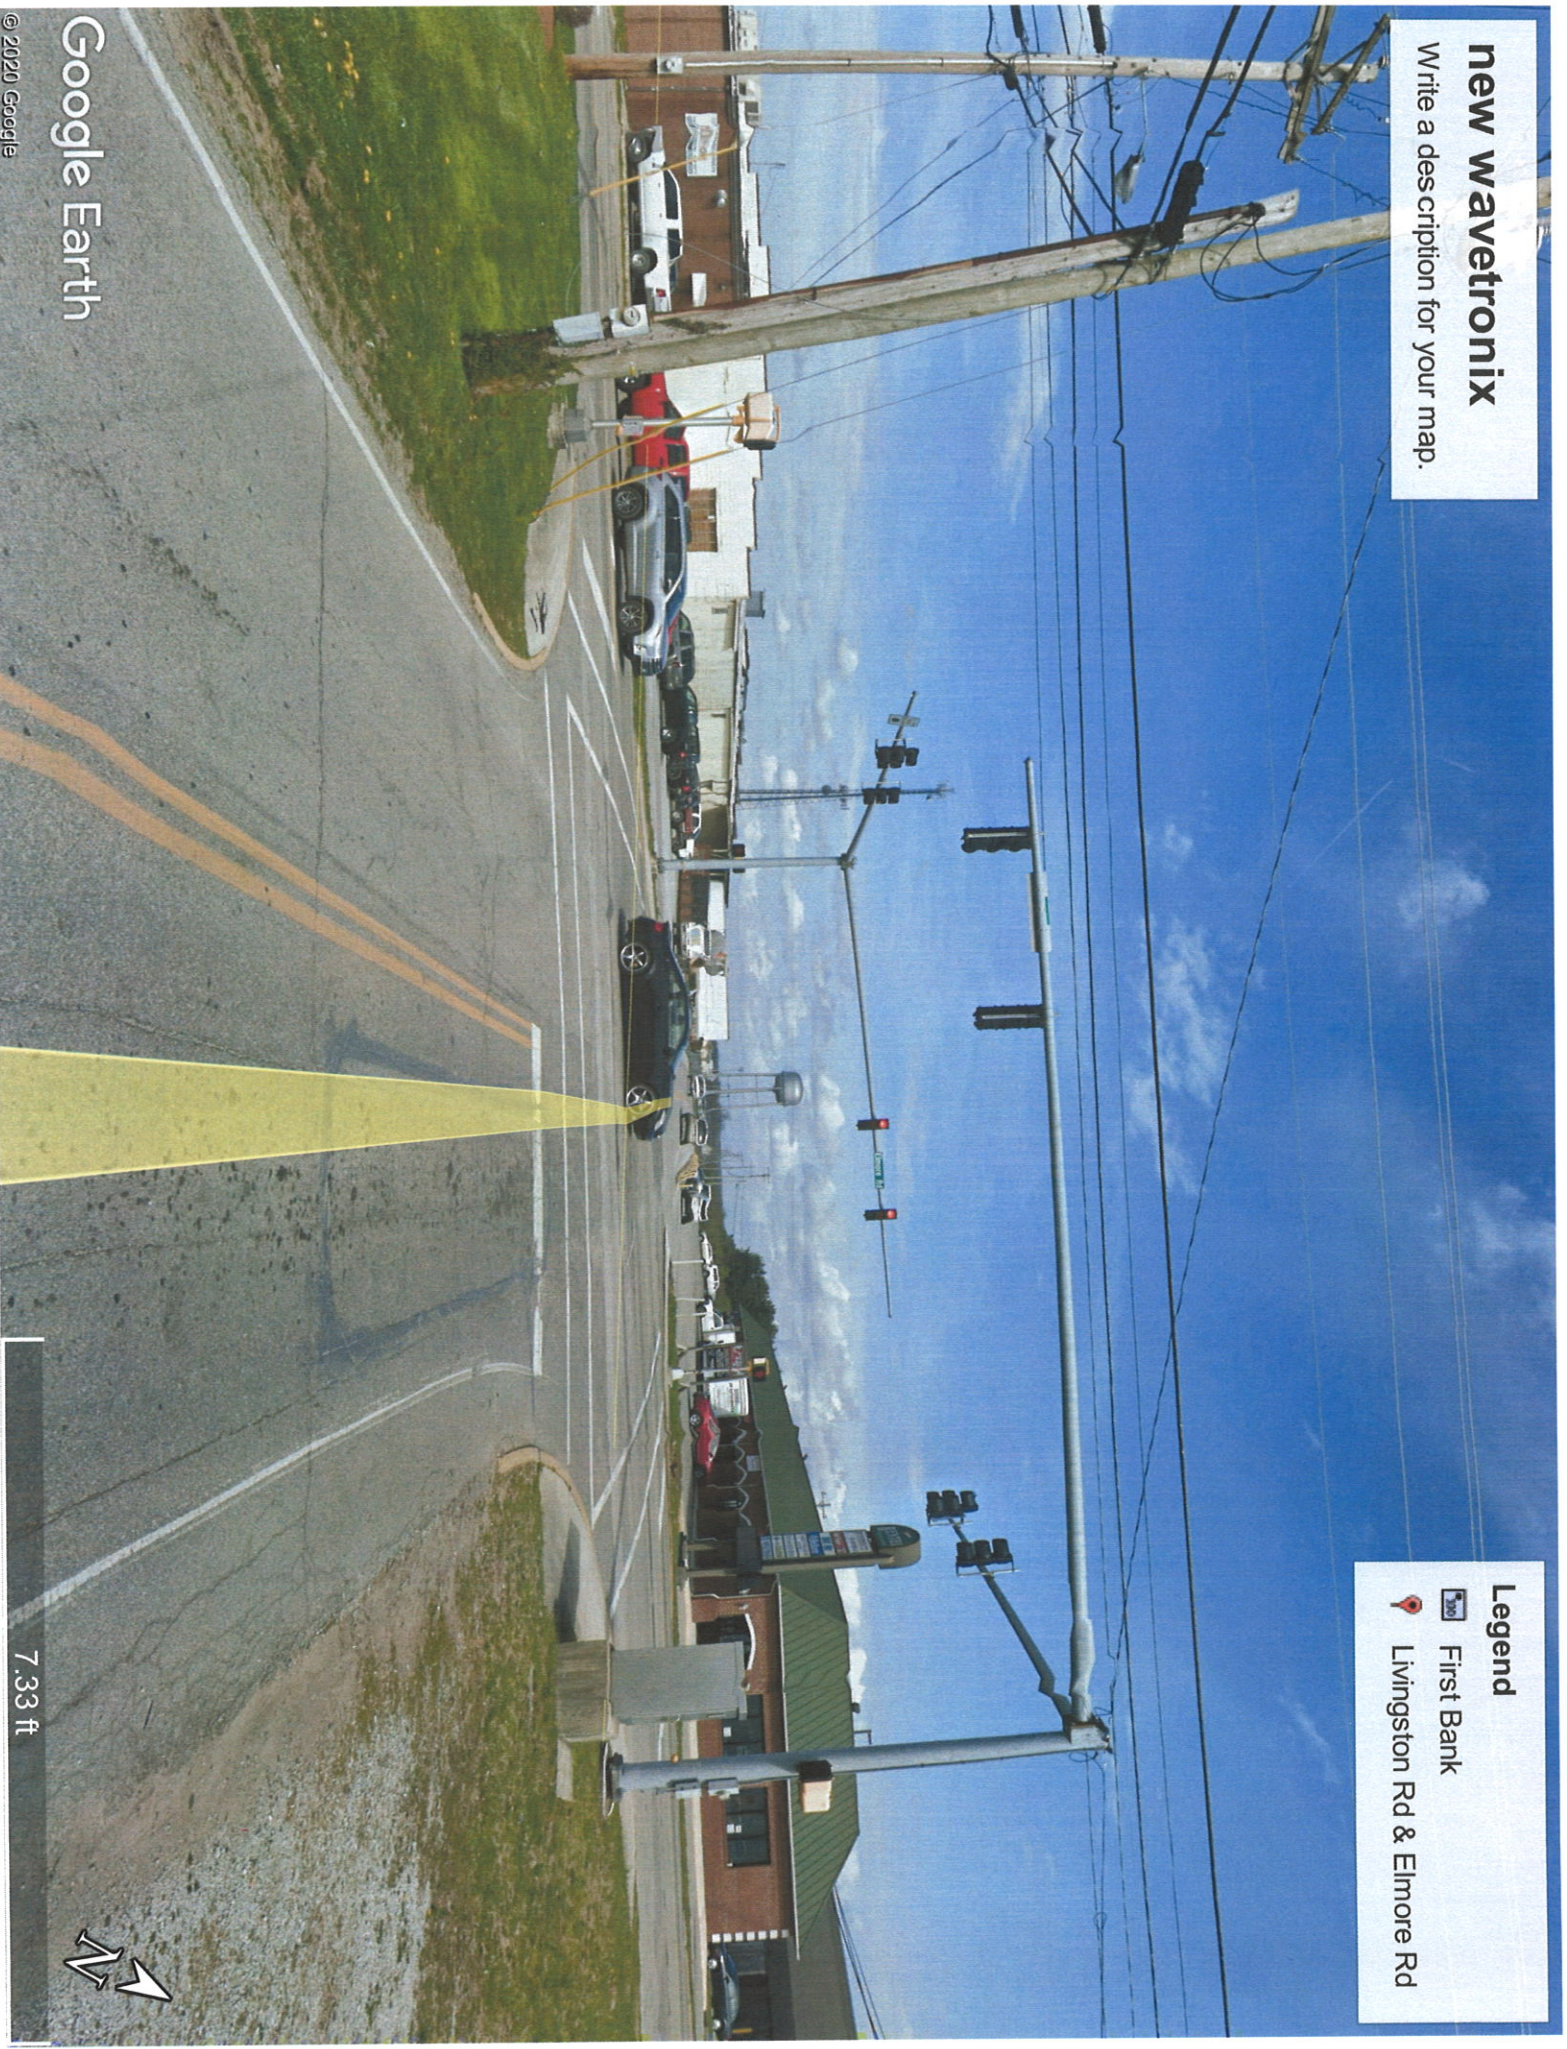

new wavetronix

Write a description for your map.

Legend

-  First Bank
-  Livingston Rd & Elmore Rd

7.33 ft