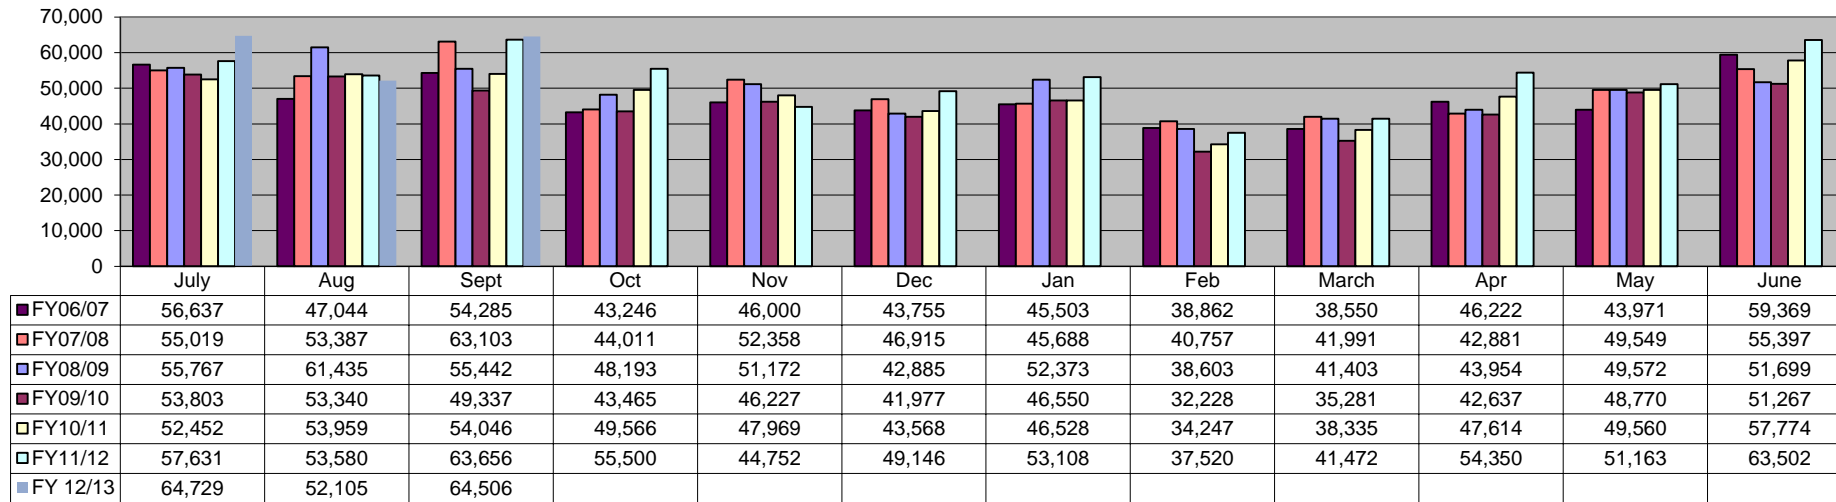

Wholesale Beer Tax

Wholesale Beer Tax Revenue