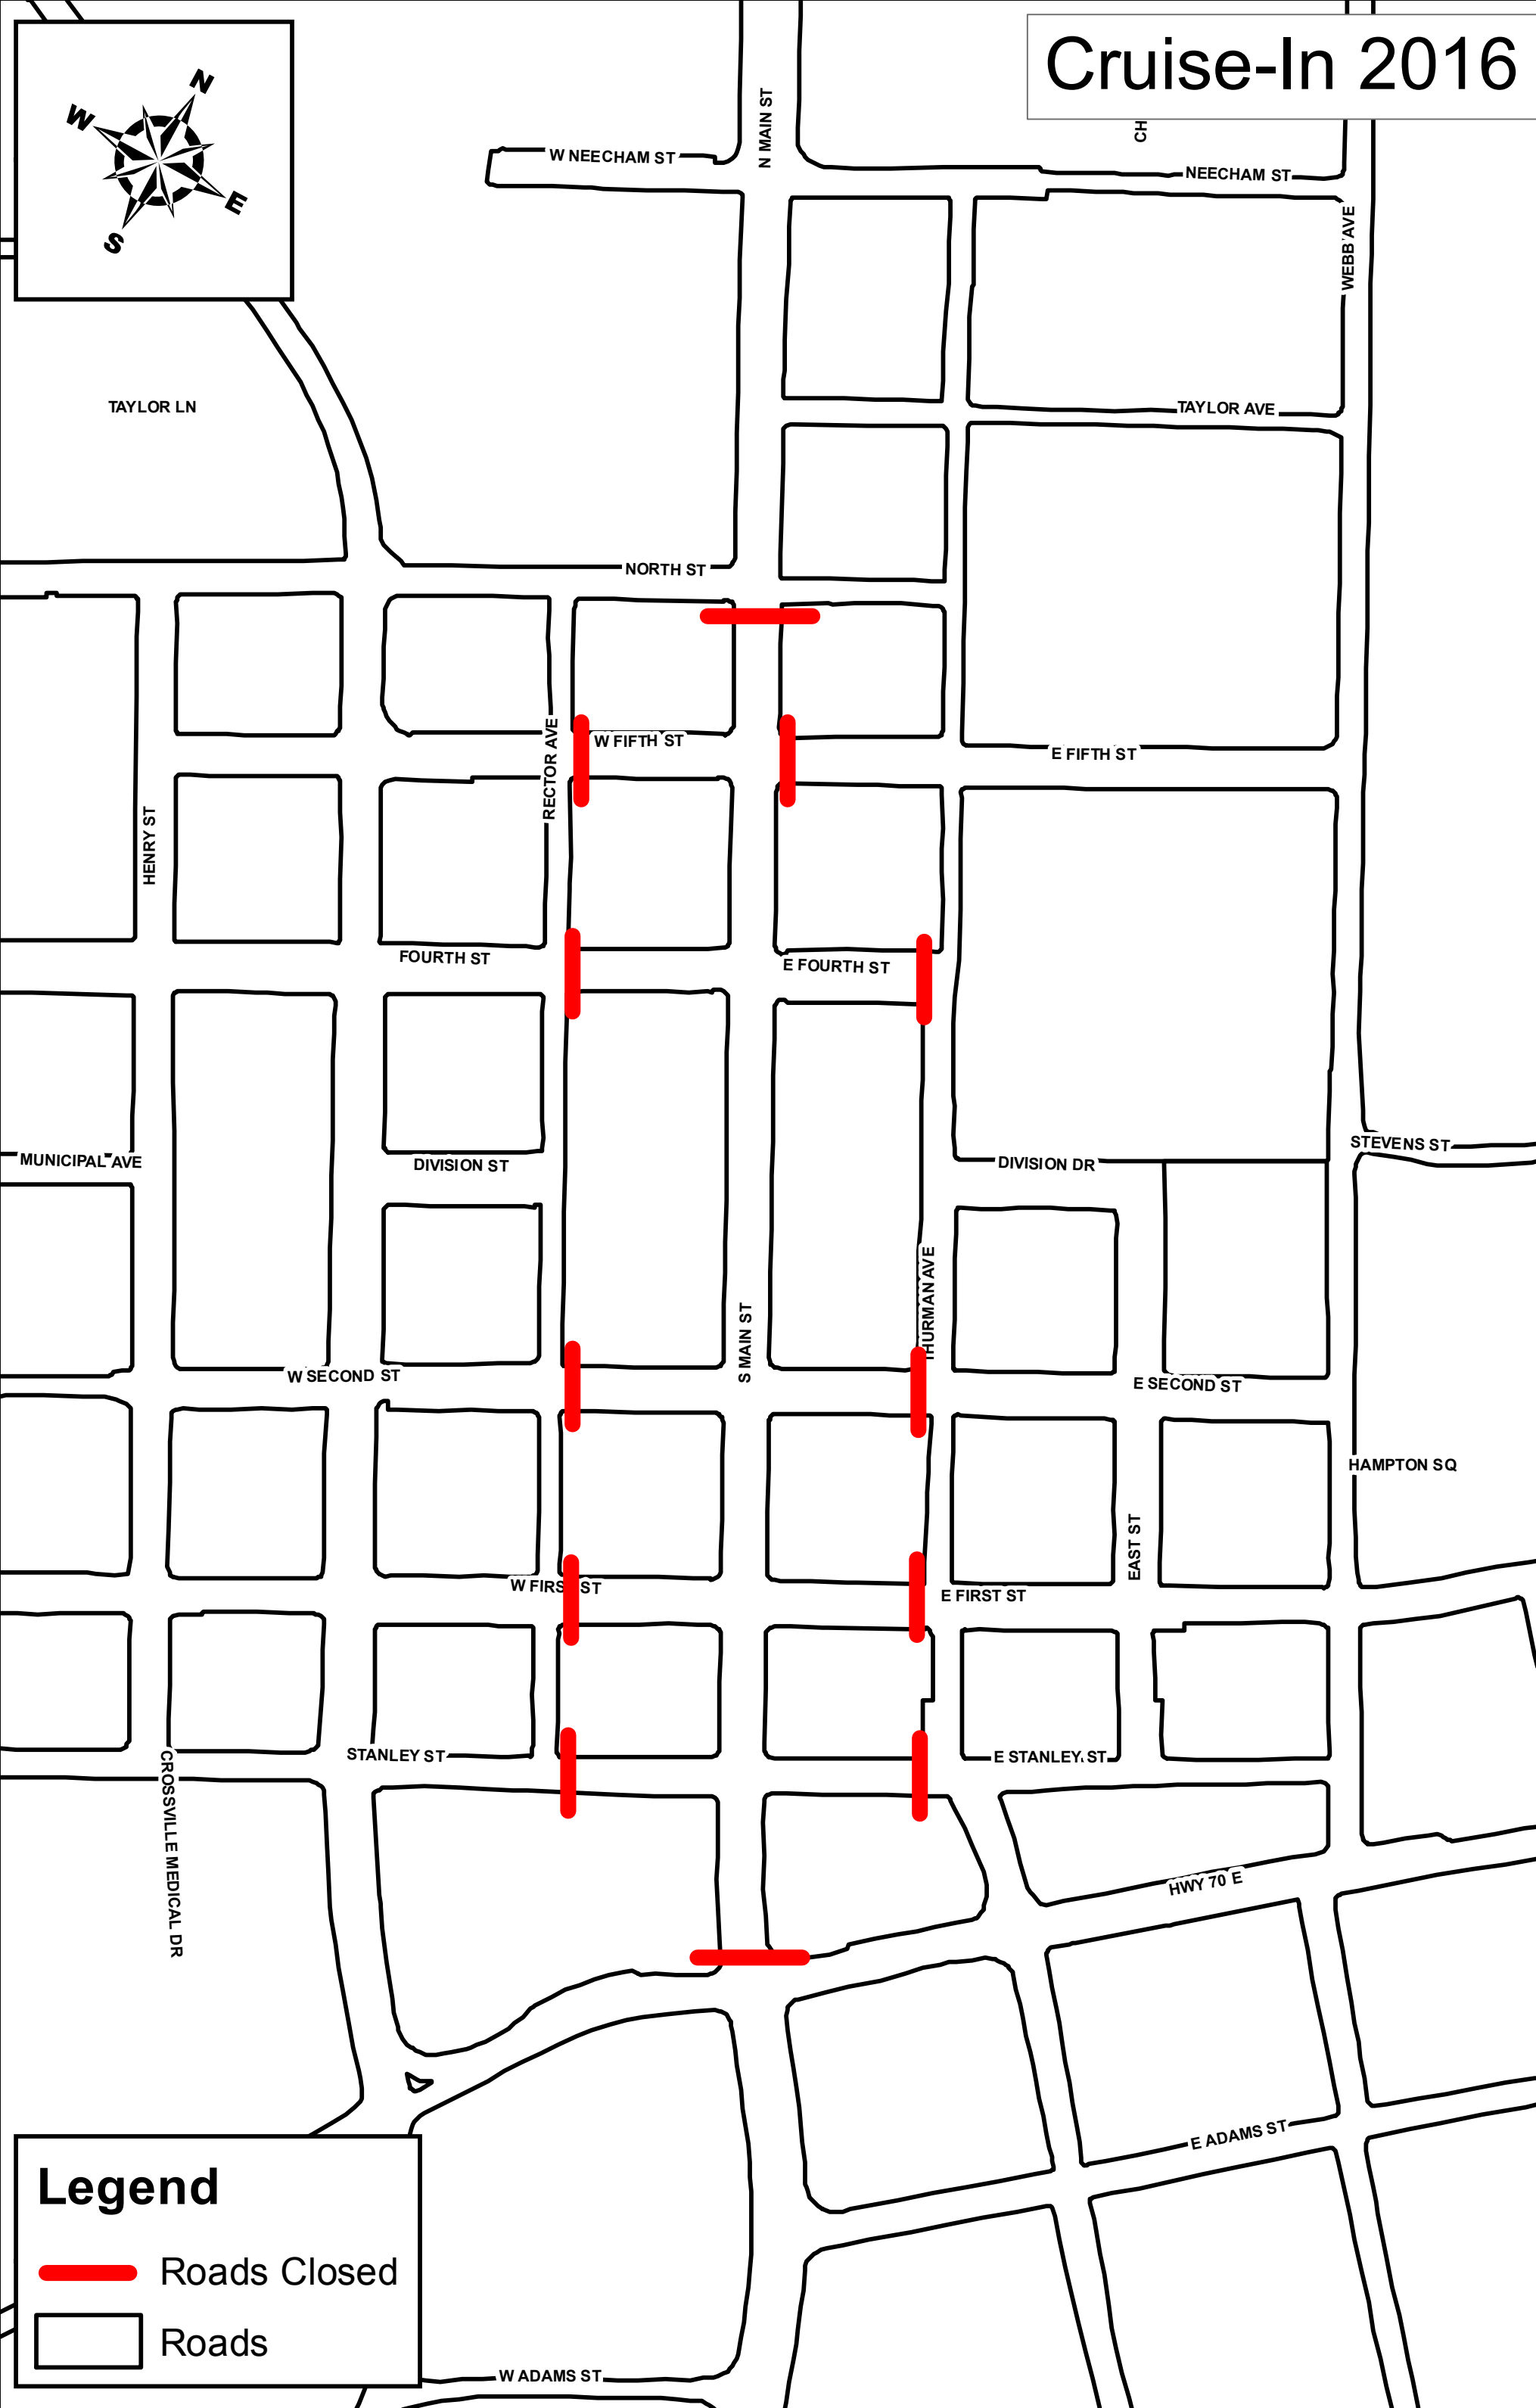

Cruise-In 2016

TAYLOR LN

W NEECHAM ST

N MAIN ST

CH

NEECHAM ST

WEBB AVE

TAYLOR AVE

NORTH ST

W FIFTH ST

E FIFTH ST

HENRY ST

RECTOR AVE

FOURTH ST

E FOURTH ST

MUNICIPAL AVE

DIVISION ST

DIVISION DR

STEVENS ST

W SECOND ST

S MAIN ST

THURMAN AVE

E SECOND ST

HAMPTON SQ

W FIRST ST

E FIRST ST

EAST ST

GROSSVILLE MEDICAL DR

STANLEY ST

E STANLEY ST

HWY 70 E

Legend